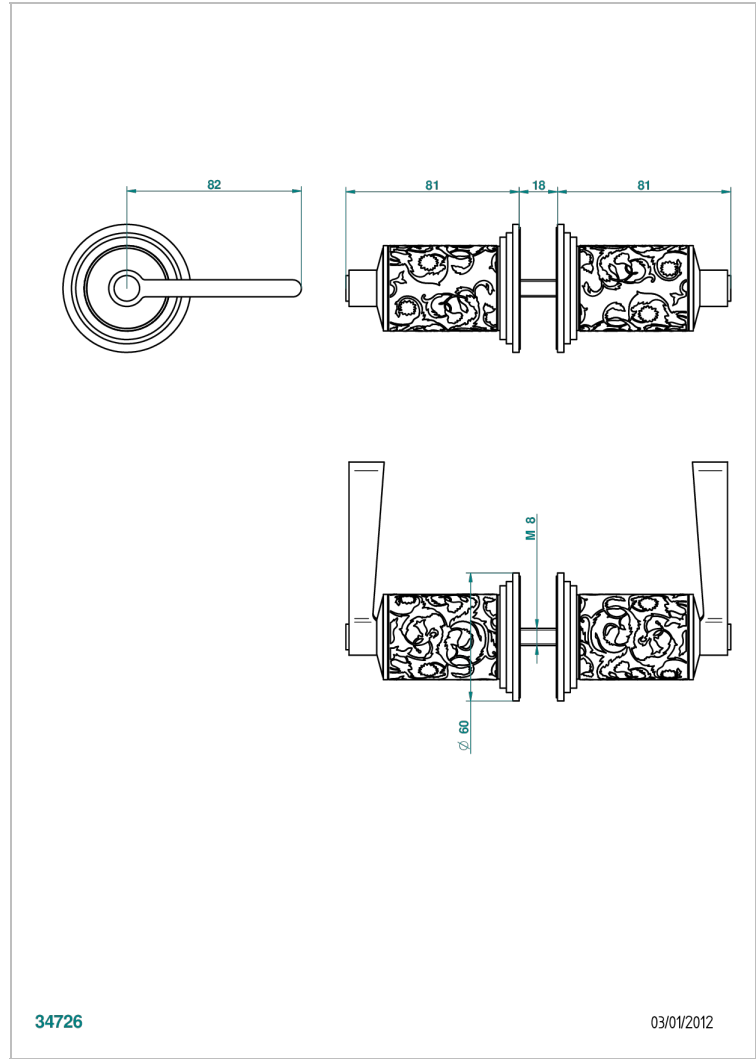

FROUFROU WITH LEVER

G2P-638V

Pair of large door knobs

34726

03/01/2012

CHARACTERISTIC

- Froufrou with lever
- Pair of large door knobs

AVAILABLE FINITIONS