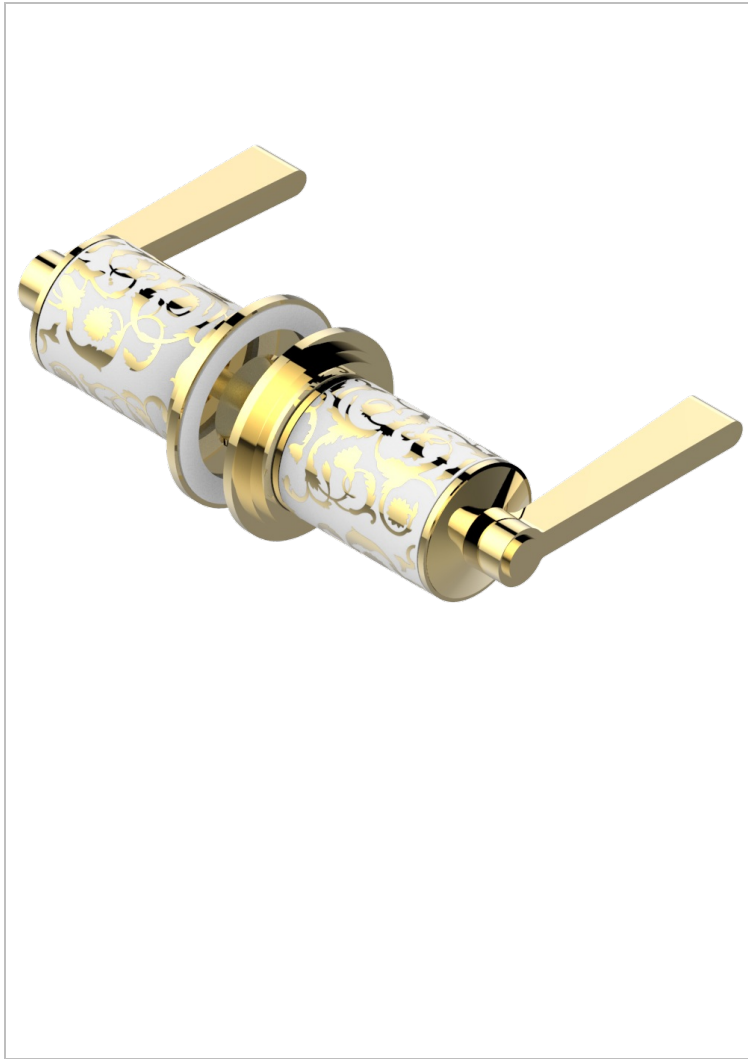

FROUFROU WITH LEVER

G2P-638V

Pair of large door knobs

34726

03/01/2012

CHARACTERISTIC

- Froufrou with lever
- Pair of large door knobs

AVAILABLE FINITIONS

Antique nickel - H28
Black ceram - D30
Blush PVD - H62
Brass color PVD - H49
Brown bronze color PVD - F33
Gold color PVD - H52

Graphite PVD - H64
Matt Umber PVD - H67
Matt blush PVD - H60
Matt brass color PVD - H50
Matt brown bronze color PVD - F34
Matt chrome - C02

Matt gold - F07
Matt gold color PVD - H53
Matt graphite PVD - H65
Matt nickel (color finish) - C01
Matt nickel color PVD - H56
Nickel color PVD - H55

Polished chrome (color finish) - A02
Polished chrome / Polished gold (color finish) - G02
Polished gold (color finish) - F01
Polished nickel - B01
Soft gold - F30
Soft matt gold - F31
Umber PVD - H66