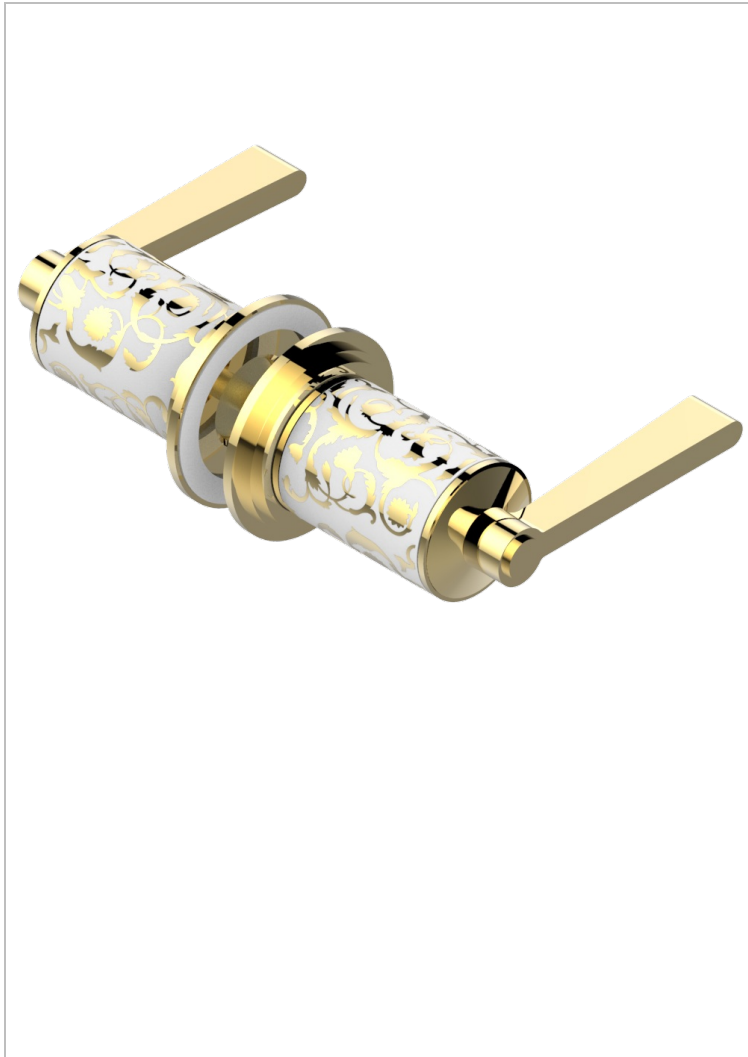

# FROUFROU WITH LEVER

G2P-638V

Pair of large door knobs

34726

03/01/2012

## CHARACTERISTIC

- Froufrou with lever
- Pair of large door knobs

## AVAILABLE FINITIONS

Antique nickel - H28  
Black ceram - D30  
Blush PVD - H62  
Brass color PVD - H49  
Brown bronze color PVD - F33  
Gold color PVD - H52

Graphite PVD - H64  
Matt Umber PVD - H67  
Matt blush PVD - H60  
Matt brass color PVD - H50  
Matt brown bronze color PVD - F34  
Matt chrome - C02

Matt gold - F07  
Matt gold color PVD - H53  
Matt graphite PVD - H65  
Matt nickel (color finish) - C01  
Matt nickel color PVD - H56  
Nickel color PVD - H55

Polished chrome (color finish) - A02  
Polished chrome / Polished gold (color finish) - G02  
Polished gold (color finish) - F01  
Polished nickel - B01  
Soft gold - F30  
Soft matt gold - F31  
Umber PVD - H66