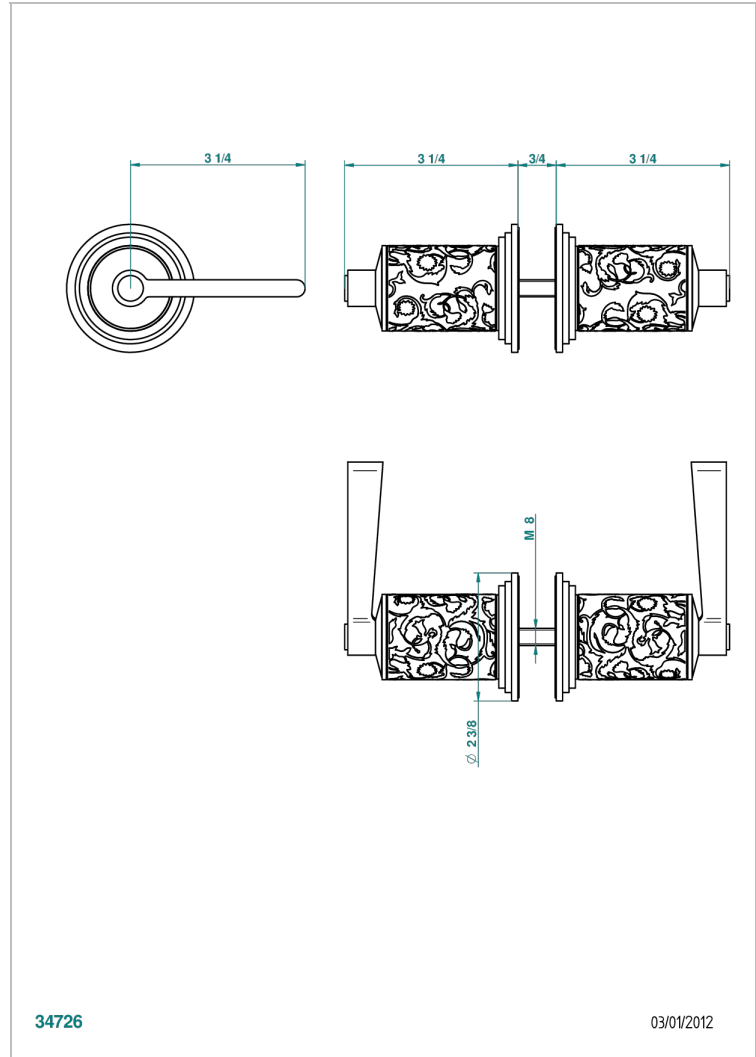

# FROUFROU WITH LEVER

G2P-638V

Pair of large door knobs

34726

03/01/2012

## CHARACTERISTIC

- Froufrou with lever
- Pair of large door knobs

## AVAILABLE FINITIONS

Antique nickel - H28  
Black ceram - D30  
Blush PVD - H62  
Brass color PVD - H49  
Brown bronze color PVD - F33  
Gold color PVD - H52

Graphite PVD - H64  
Matt Umber PVD - H67  
Matt blush PVD - H60  
Matt brass color PVD - H50  
Matt brown bronze color PVD - F34  
Matt chrome - C02