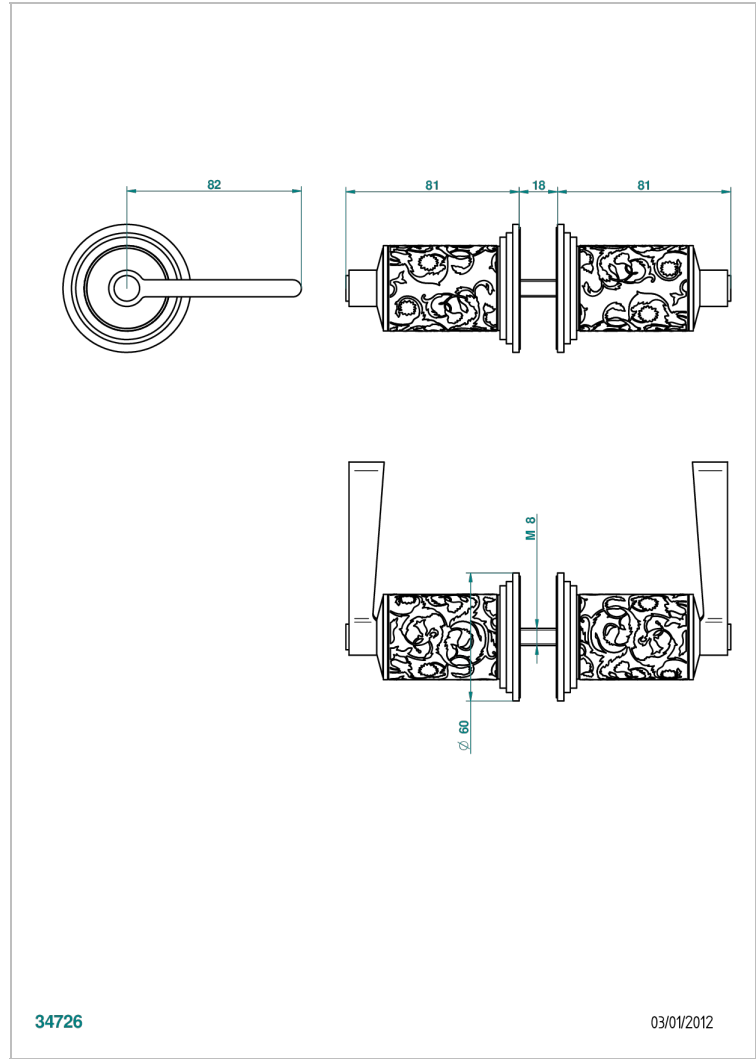

FROUFROU WITH LEVER

G2P-638V

Pair of large door knobs

THG[®]
PARIS

CHARACTERISTIC

- Froufrou with lever
- Pair of large door knobs

AVAILABLE FINITIONS

Antique nickel - H28
Black ceram - D30
Blush PVD - H62
Brass color PVD - H49
Brown bronze color PVD - F33
Gold color PVD - H52