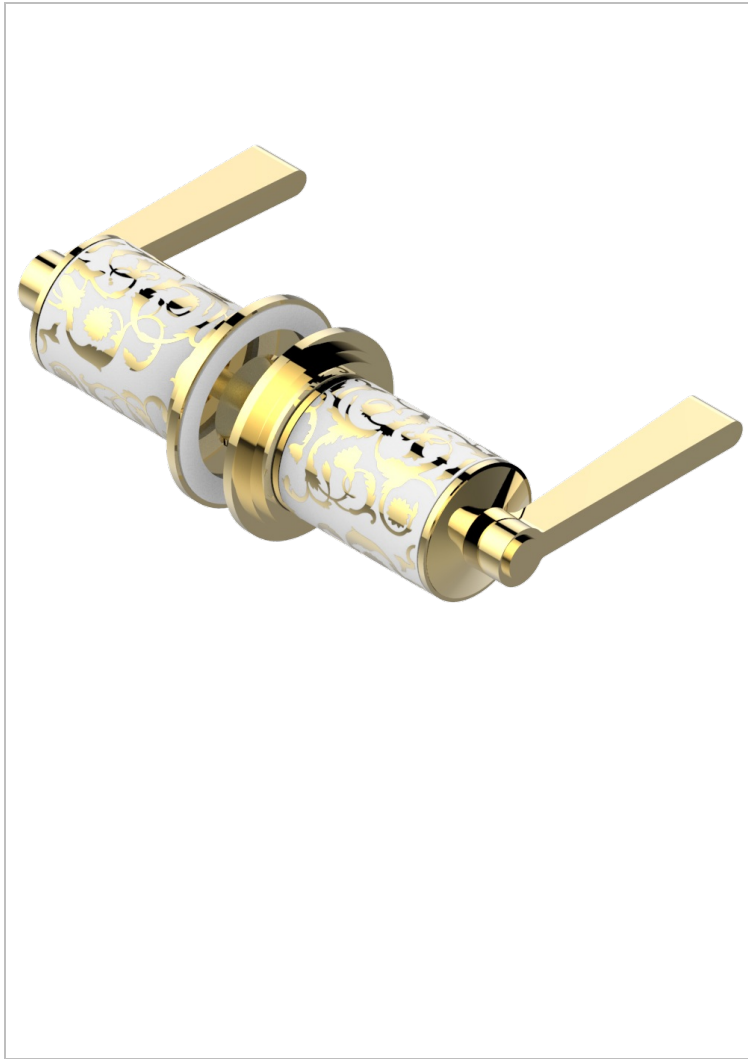

FROUFROU WITH LEVER

G2P-638V

Pair of large door knobs

THG[®]
PARIS

CHARACTERISTIC

- Froufrou with lever
- Pair of large door knobs

AVAILABLE FINITIONS

Antique nickel - H28
Black ceram - D30
Blush PVD - H62
Brass color PVD - H49
Brown bronze color PVD - F33
Gold color PVD - H52

Graphite PVD - H64
Matt Umber PVD - H67
Matt blush PVD - H60
Matt brass color PVD - H50
Matt brown bronze color PVD - F34
Matt chrome - C02

Matt gold - F07
Matt gold color PVD - H53
Matt graphite PVD - H65
Matt nickel (color finish) - C01
Matt nickel color PVD - H56
Nickel color PVD - H55

Polished chrome (color finish) - A02
Polished chrome / Polished gold (color finish) - G02
Polished gold (color finish) - F01
Polished nickel - B01
Soft gold - F30
Soft matt gold - F31

Umber PVD - H66