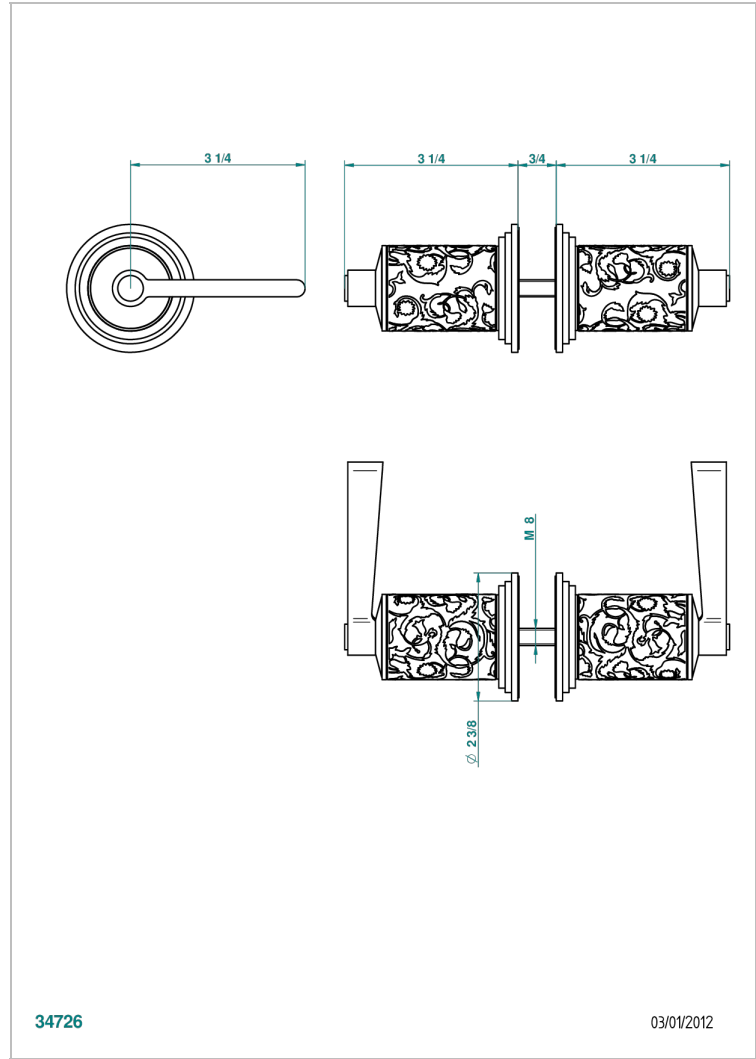

FROUFROU WITH LEVER

G2P-638V

Pair of large door knobs

34726

03/01/2012

CHARACTERISTIC

- Froufrou with lever
- Pair of large door knobs

AVAILABLE FINITIONS

Antique nickel - H28
Black ceram - D30
Blush PVD - H62
Brass color PVD - H49
Brown bronze color PVD - F33
Gold color PVD - H52

Graphite PVD - H64
Matt Umber PVD - H67
Matt blush PVD - H60
Matt brass color PVD - H50
Matt brown bronze color PVD - F34
Matt chrome - C02