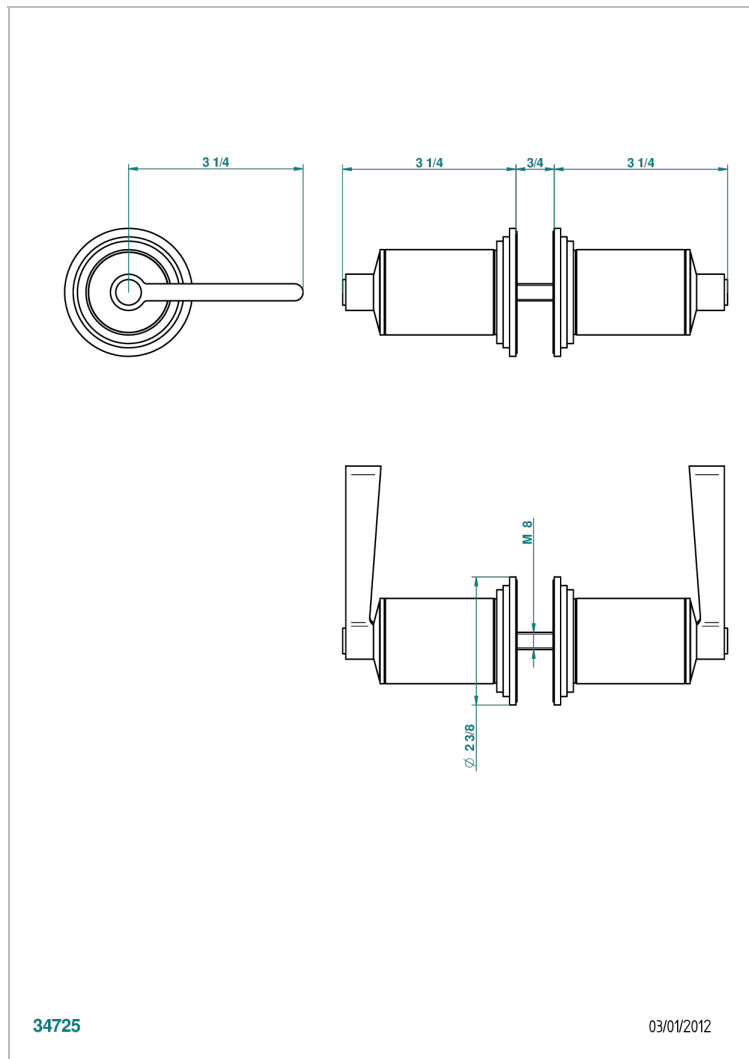

# FAUBOURG BLACK PORCELAIN WITH LEVER

G2M-638V

Pair of large door knobs

34725

03/01/2012

## CHARACTERISTIC

- Faubourg Black Porcelain with lever
- Pair of large door knobs