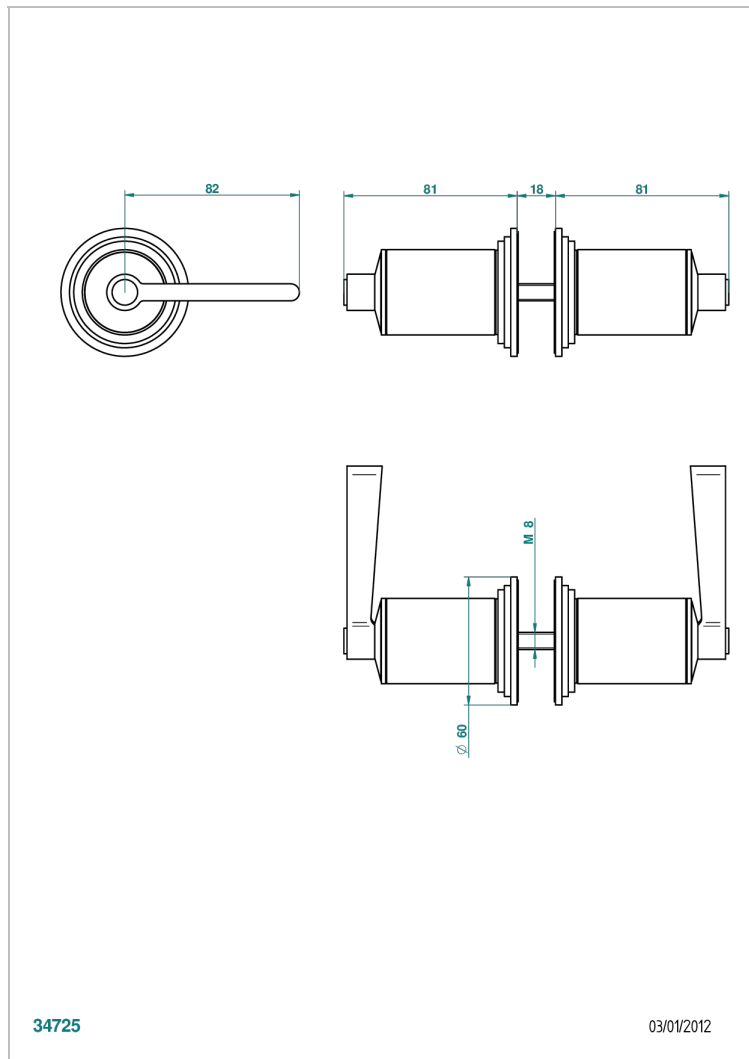

FAUBOURG BLACK PORCELAIN WITH LEVER

G2M-638V

Pair of large door knobs

34725

03/01/2012

CHARACTERISTIC

- Faubourg Black Porcelain with lever
- Pair of large door knobs

AVAILABLE FINITIONS