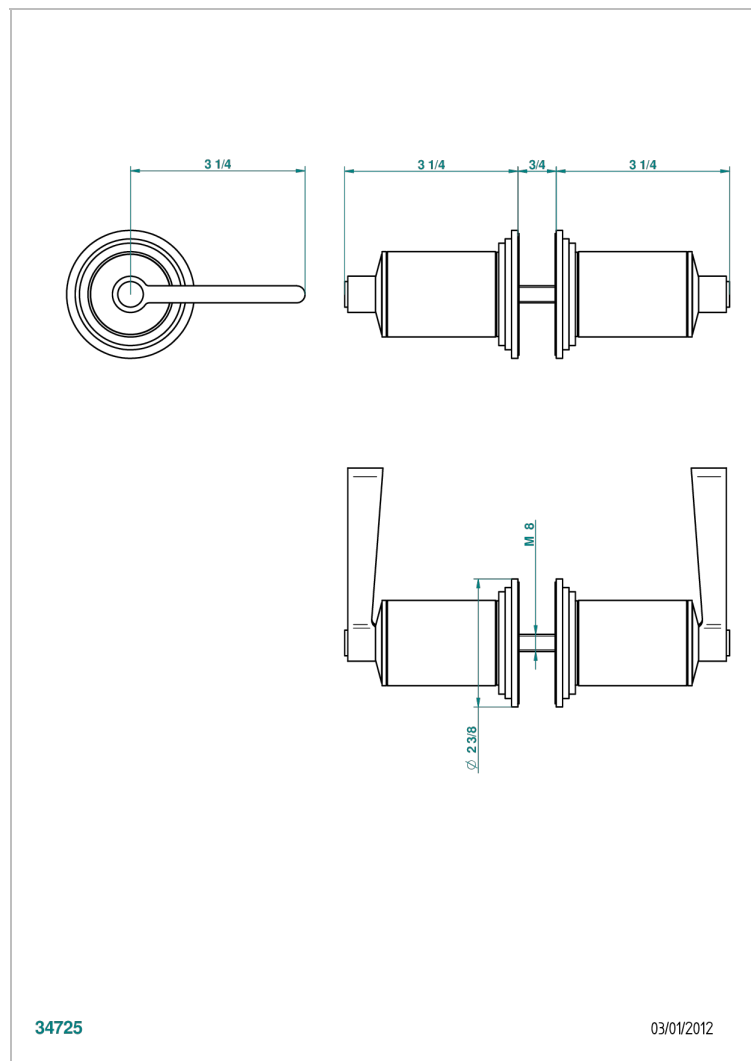

FAUBOURG BLACK PORCELAIN WITH LEVER

G2M-638V

Pair of large door knobs

34725

03/01/2012

CHARACTERISTIC

- Faubourg Black Porcelain with lever
- Pair of large door knobs

AVAILABLE FINITIONS