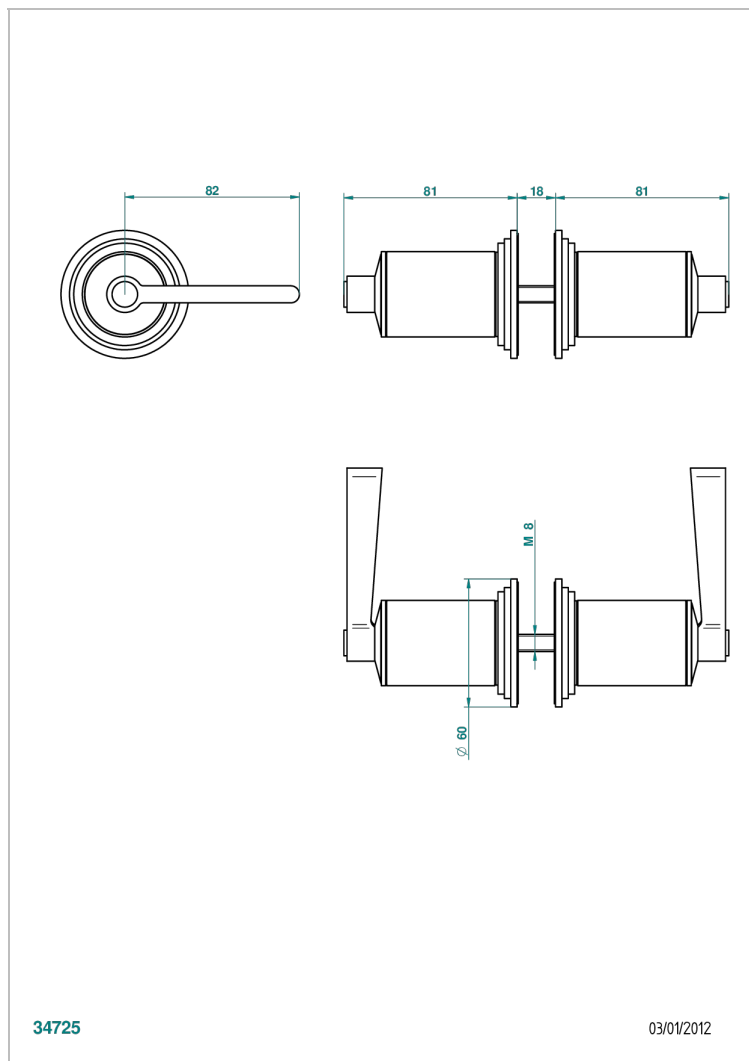

FAUBOURG BLACK PORCELAIN WITH LEVER

G2M-638V

Pair of large door knobs

34725

03/01/2012

CHARACTERISTIC

- Faubourg Black Porcelain with lever
- Pair of large door knobs

AVAILABLE FINITIONS