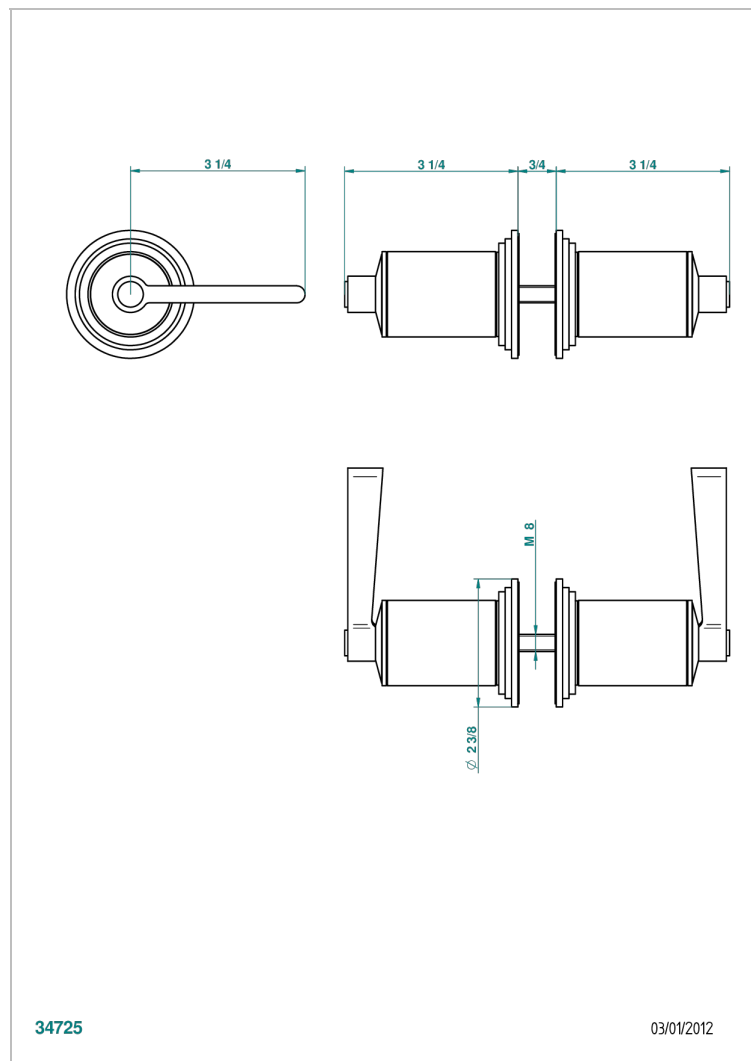

# FAUBOURG BLACK PORCELAIN WITH LEVER

G2M-638V

Pair of large door knobs

34725

03/01/2012

## CHARACTERISTIC

- Faubourg Black Porcelain with lever
- Pair of large door knobs