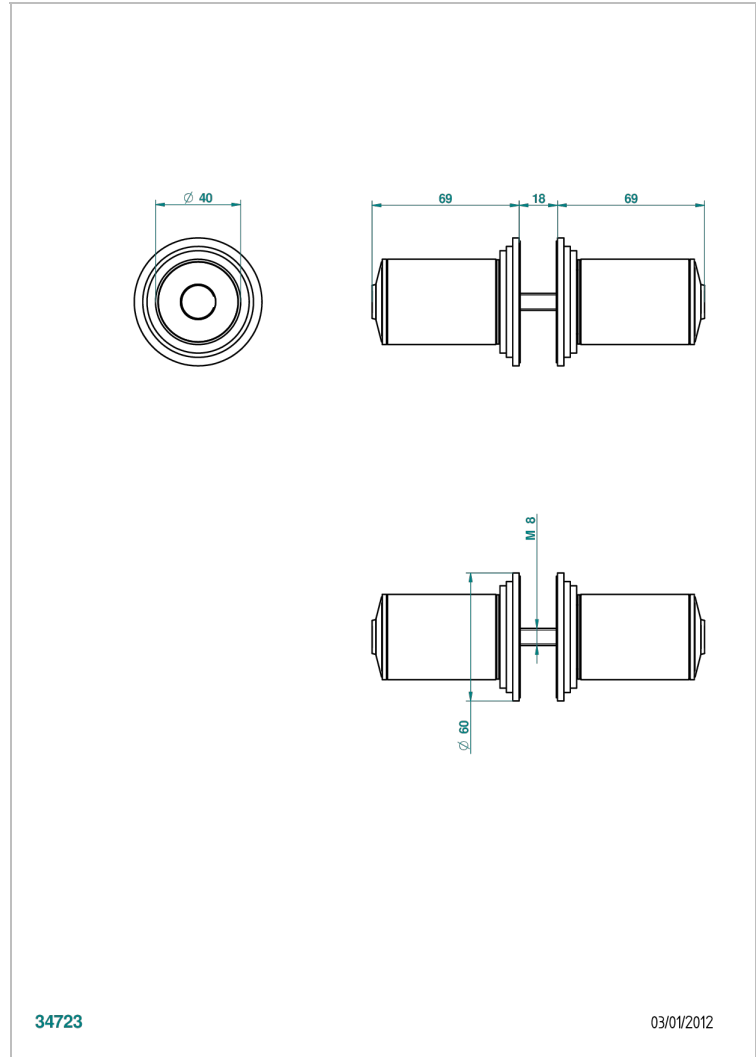

FAUBOURG BLACK PORCELAIN

G2L-638V

Pair of large knobs

THG[®]
PARIS

34723

03/01/2012

CHARACTERISTIC

- Faubourg Black Porcelain
- Pair of large knobs