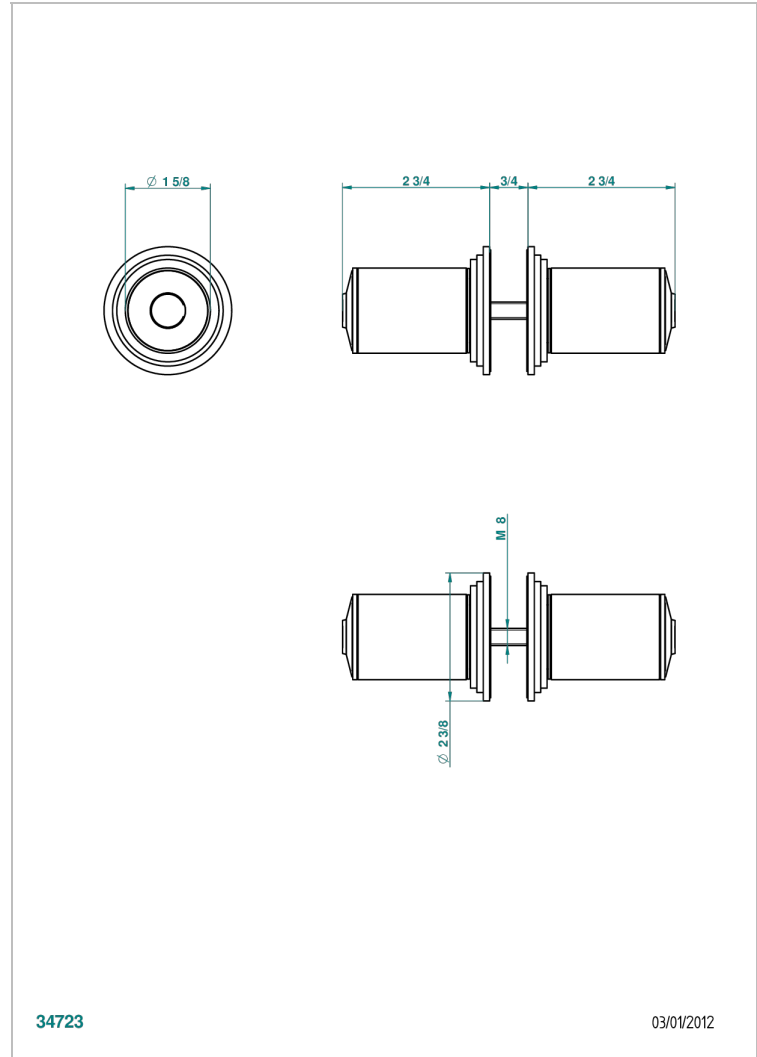

## CHARACTERISTIC

- Faubourg Black Porcelain
- Pair of large knobs