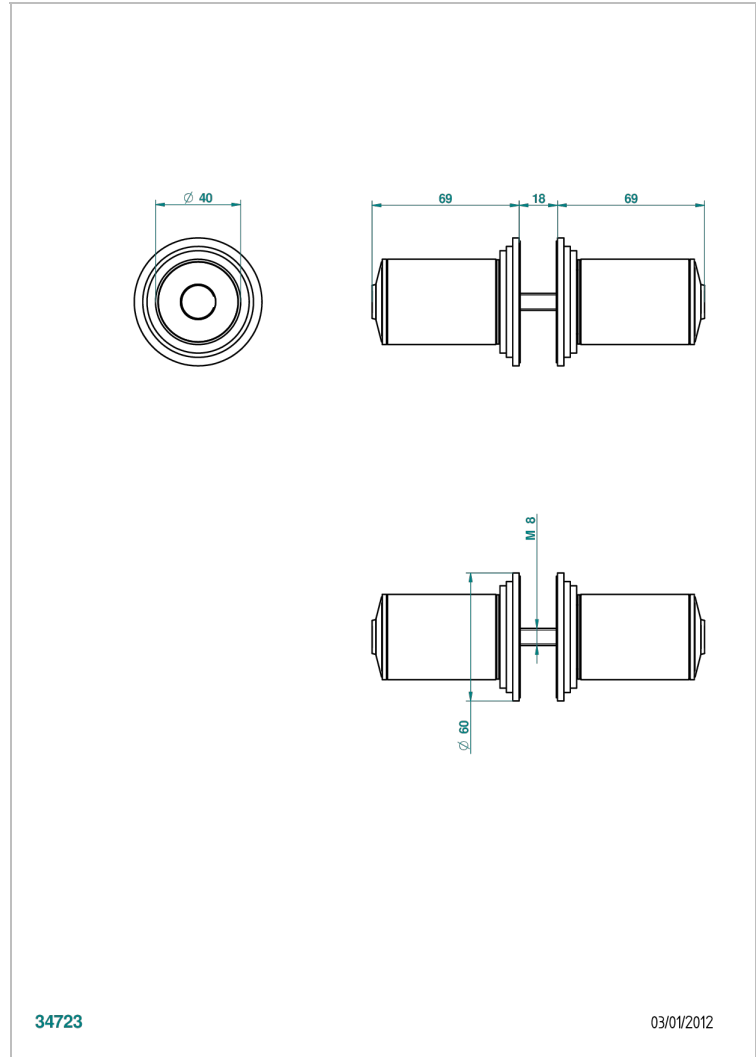

FAUBOURG BLACK PORCELAIN

G2L-638V

Pair of large door knobs

THG®
PARIS

34723

03/01/2012

CHARACTERISTIC

- Faubourg Black Porcelain
- Pair of large door knobs

AVAILABLE FINITIONS

Antique nickel - H28
Black ceram - D30
Blush PVD - H62
Brass color PVD - H49
Brown bronze color PVD - F33
Gold color PVD - H52

Graphite PVD - H64
Matt Umber PVD - H67
Matt blush PVD - H60
Matt brass color PVD - H50
Matt brown bronze color PVD - F34
Matt chrome - C02

Matt gold - F07
Matt gold color PVD - H53
Matt graphite PVD - H65
Matt nickel (color finish) - C01
Matt nickel color PVD - H56
Natural smoked Brass - A13

Nickel color PVD - H55
Polished chrome (color finish) - A02
Polished chrome / Polished gold (color finish) - G02
Polished gold (color finish) - F01
Polished nickel - B01
Soft gold - F30

Soft matt gold - F31
Umber PVD - H66