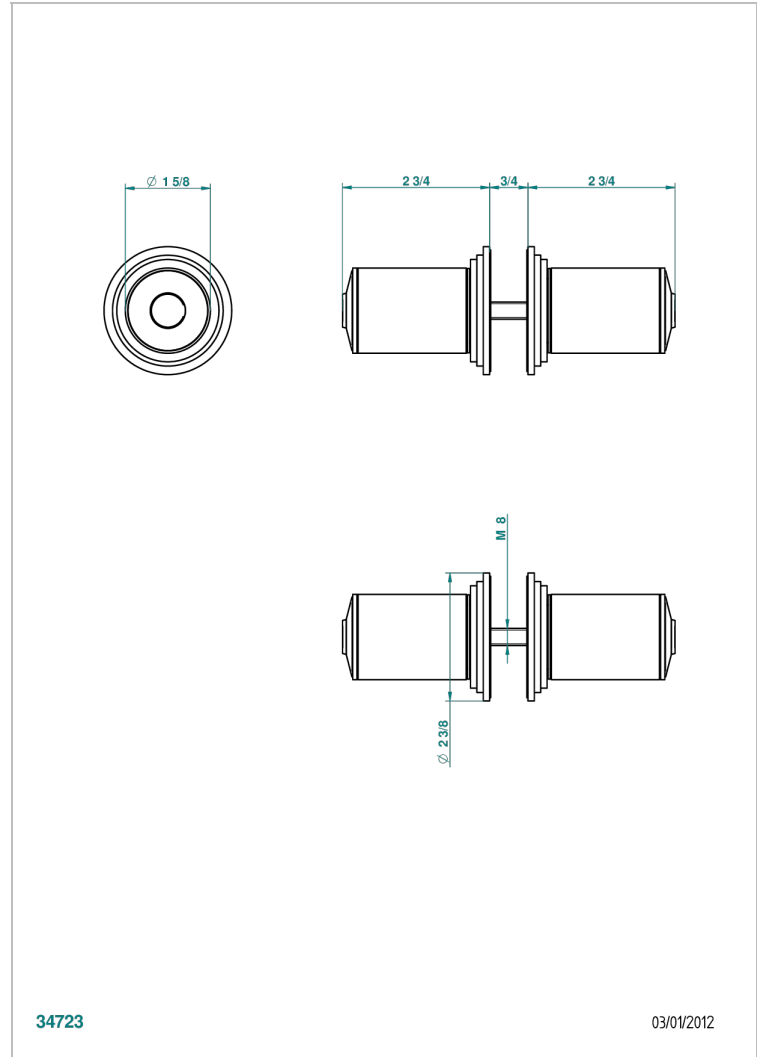

FAUBOURG BLACK PORCELAIN

G2L-638V

Pair of large door knobs

THG[®]
PARIS

CHARACTERISTIC

- Faubourg Black Porcelain
- Pair of large door knobs

AVAILABLE FINITIONS

Antique nickel - H28
Black ceram - D30
Blush PVD - H62
Brass color PVD - H49
Brown bronze color PVD - F33
Gold color PVD - H52