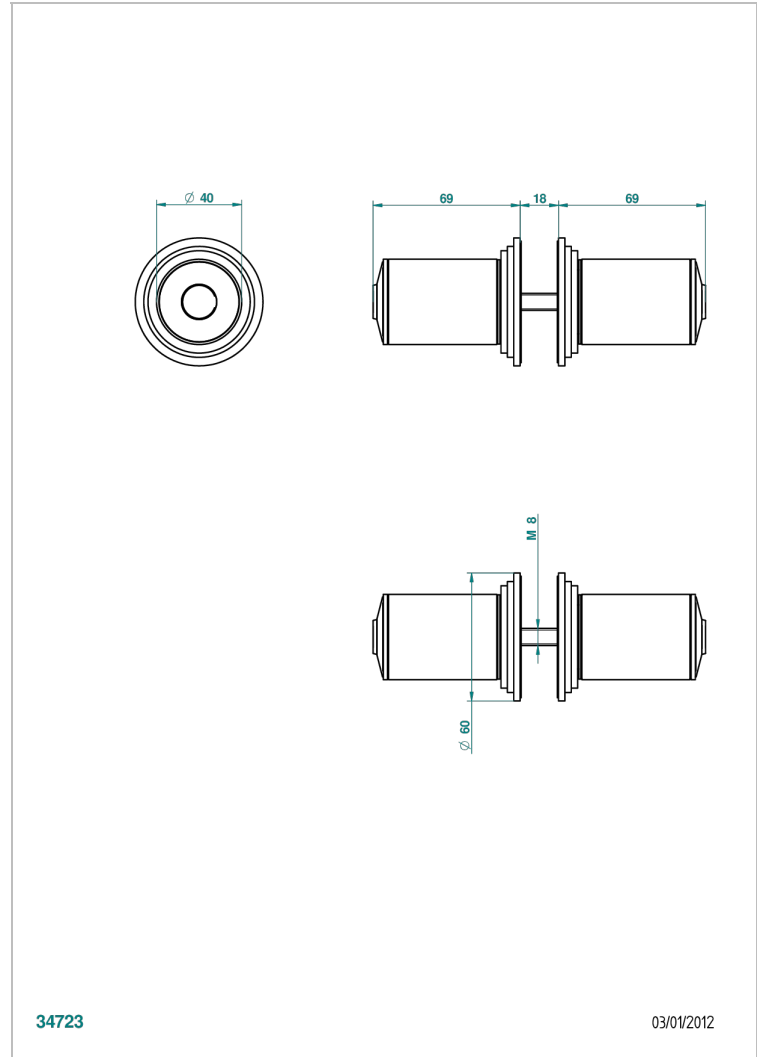

FAUBOURG BLACK PORCELAIN

G2L-638V

Pair of large door knobs

THG®
PARIS

34723

03/01/2012

CHARACTERISTIC

- Faubourg Black Porcelain
- Pair of large door knobs

AVAILABLE FINITIONS

Antique nickel - H28
Black ceram - D30
Blush PVD - H62
Brass color PVD - H49
Brown bronze color PVD - F33
Gold color PVD - H52

Graphite PVD - H64
Matt Umber PVD - H67
Matt blush PVD - H60
Matt brass color PVD - H50
Matt brown bronze color PVD - F34
Matt chrome - C02

Matt gold - F07
Matt gold color PVD - H53
Matt graphite PVD - H65
Matt nickel (color finish) - C01
Matt nickel color PVD - H56
Natural smoked Brass - A13

Nickel color PVD - H55
Polished chrome (color finish) - A02
Polished chrome / Polished gold
(color finish) - G02
Polished gold (color finish) - F01
Polished nickel - B01
Soft gold - F30

Soft matt gold - F31
Umber PVD - H66