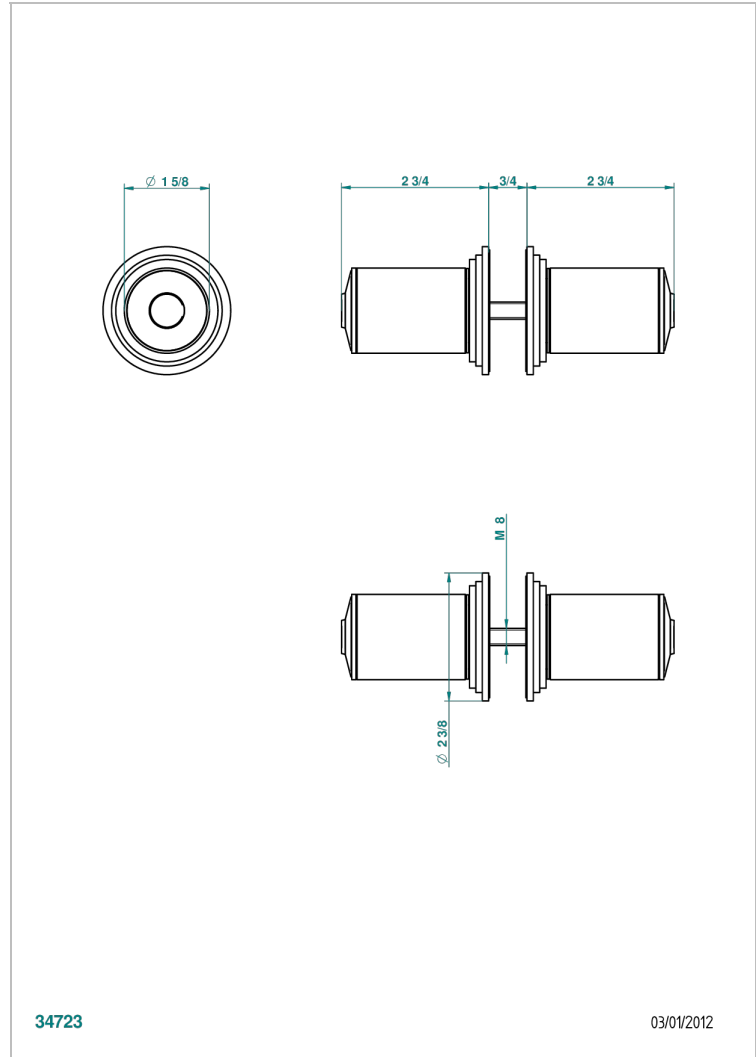

FAUBOURG BLACK PORCELAIN

G2L-638V

Pair of large door knobs

THG[®]
PARIS

CHARACTERISTIC

- Faubourg Black Porcelain
- Pair of large door knobs

AVAILABLE FINITIONS

Antique nickel - H28
Black ceram - D30
Blush PVD - H62
Brass color PVD - H49
Brown bronze color PVD - F33
Gold color PVD - H52