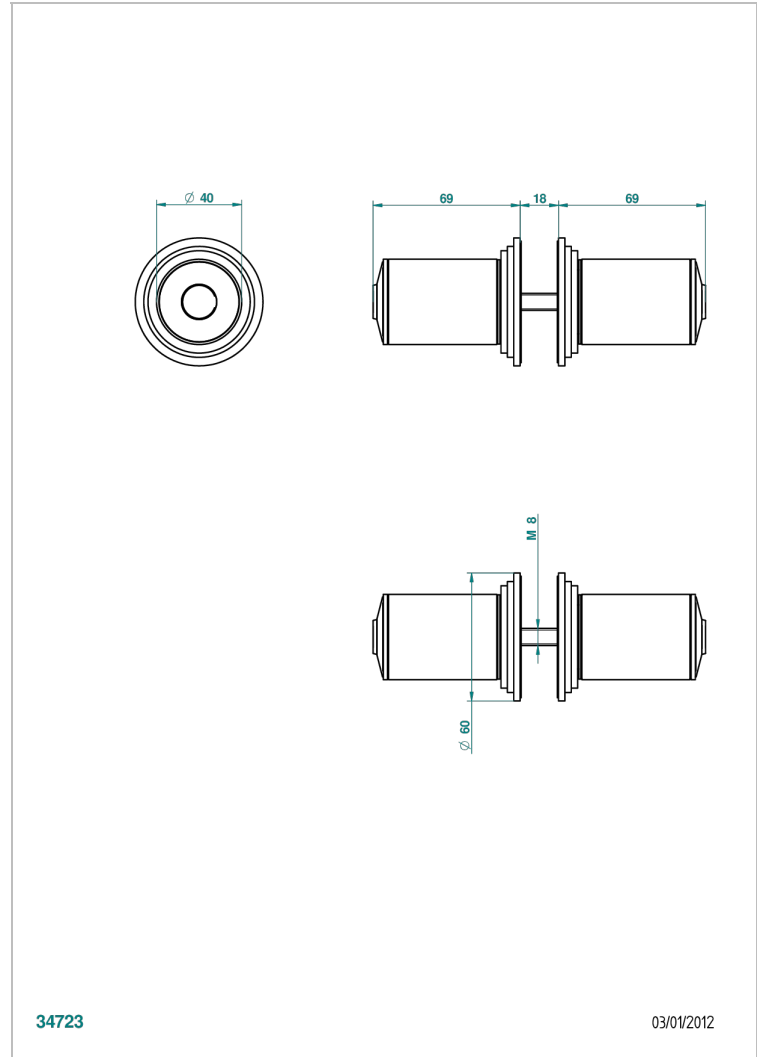

FAUBOURG BLACK PORCELAIN

G2L-638V

Pair of large door knobs

THG[®]
PARIS

34723

03/01/2012

CHARACTERISTIC

- Faubourg Black Porcelain
- Pair of large door knobs