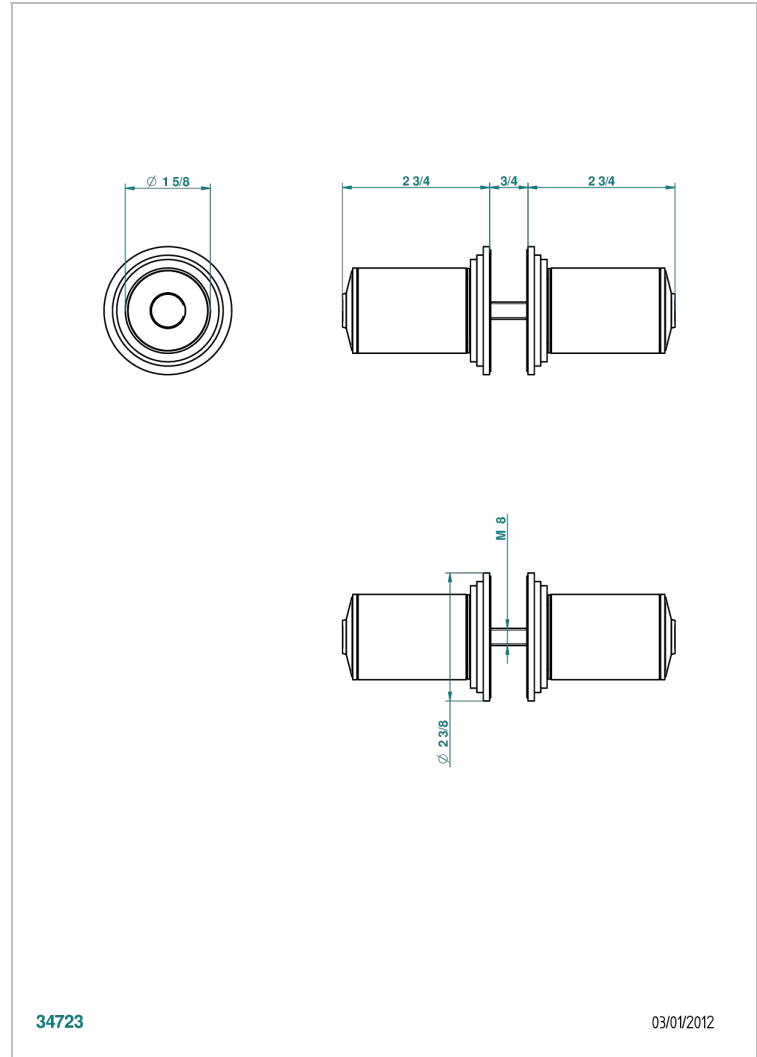

FAUBOURG BLACK PORCELAIN

G2L-638V

Pair of large door knobs

THG[®]
PARIS

34723

03/01/2012

CHARACTERISTIC

- Faubourg Black Porcelain
- Pair of large door knobs