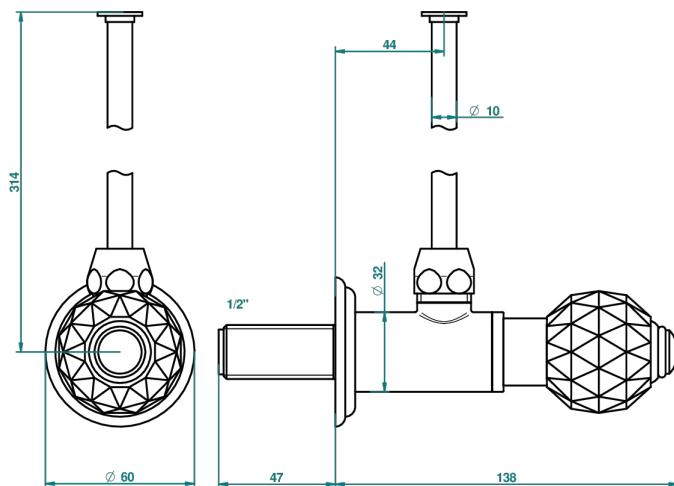

# MANDARINE CRISTALLIA DIAMANT

U1K-181/S

1/2" stylised adjustable stop cock with 30 cm tube

THG<sup>®</sup>  
PARIS

34716

16/07/2009

## CHARACTERISTIC

- Mandarin Cristallia Diamant
- 1/2" stylised adjustable stop cock with 30 cm tube