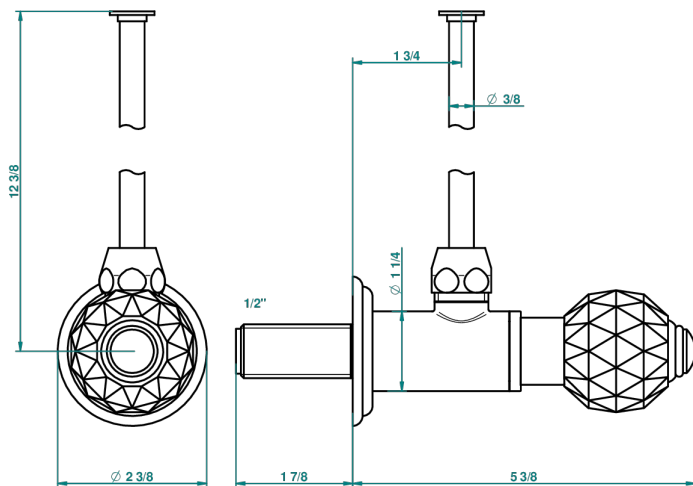

MANDARINE CRISTALLIA DIAMANT

U1K-181/S

1/2" stylised adjustable stop cock with 30 cm tube

THG[®]
PARIS

34716

16/07/2009

CHARACTERISTIC

- Mandarin Cristallia Diamant
- 1/2" stylised adjustable stop cock with 30 cm tube