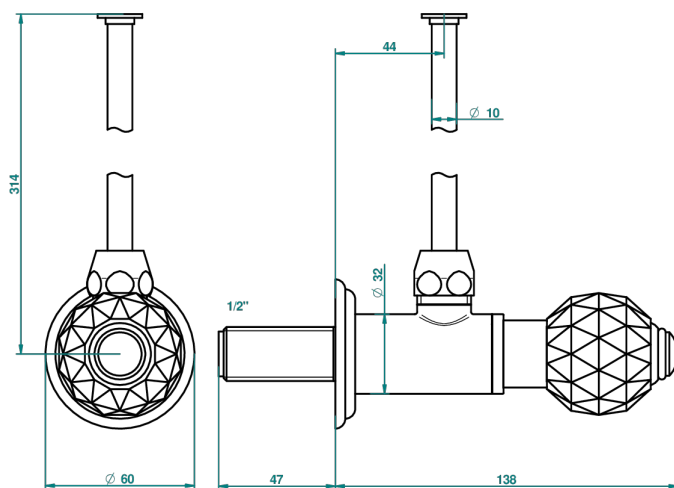

MANDARINE CRISTALLIA DIAMANT

U1K-181/S

1/2" stylised adjustable stop cock with 30 cm tube

THG[®]
PARIS

34716

16/07/2009

CHARACTERISTIC

- Mandarin Cristallia Diamant
- 1/2" stylised adjustable stop cock with 30 cm tube