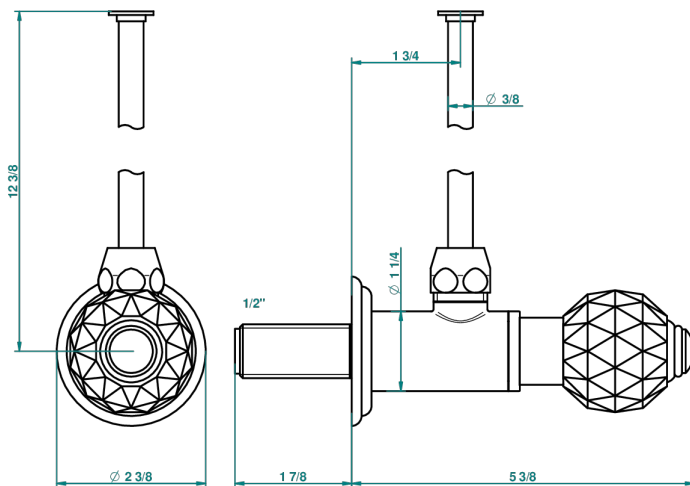

MANDARINE CRISTALLIA DIAMANT

U1K-181/S

1/2" stylised adjustable stop cock with 30 cm tube

THG[®]
PARIS

34716

16/07/2009

CHARACTERISTIC

- Mandarin Cristallia Diamant
- 1/2" stylised adjustable stop cock with 30 cm tube