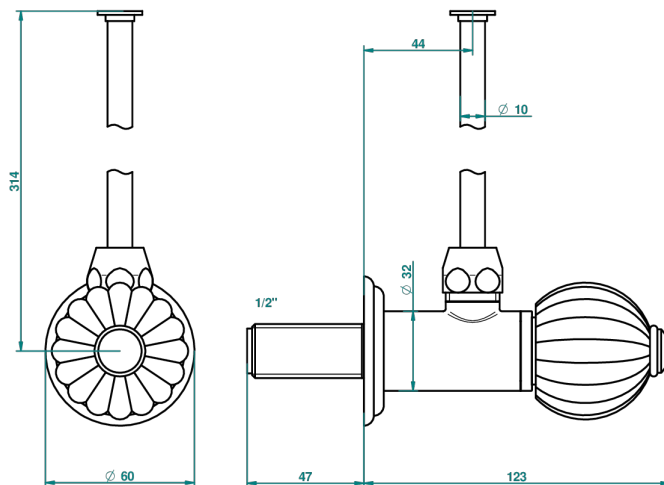

# MANDARINE CLEAR CRYSTAL

U1D-181/S

1/2" stylised adjustable stop cock with 30 cm tube

THG<sup>®</sup>  
PARIS

34710

16/07/2009

## CHARACTERISTIC

- Mandarin Clear crystal
- 1/2" stylised adjustable stop cock with 30 cm tube