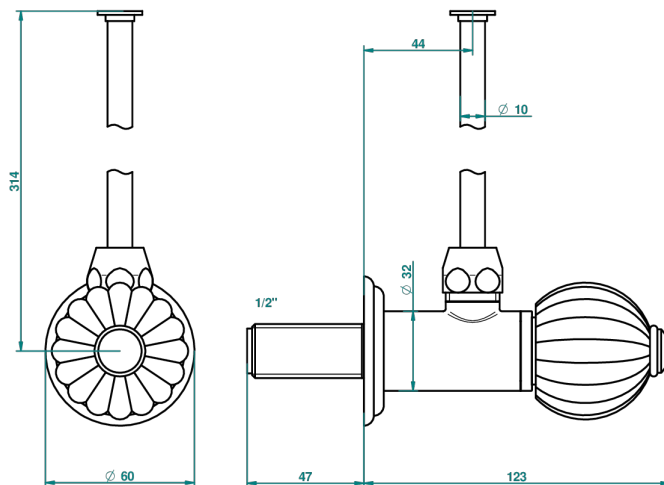

MANDARINE CLEAR CRYSTAL

U1D-181/S

1/2" stylised adjustable stop cock with 30 cm tube

THG[®]
PARIS

34710

16/07/2009

CHARACTERISTIC

- Mandarin Clear crystal
- 1/2" stylised adjustable stop cock with 30 cm tube