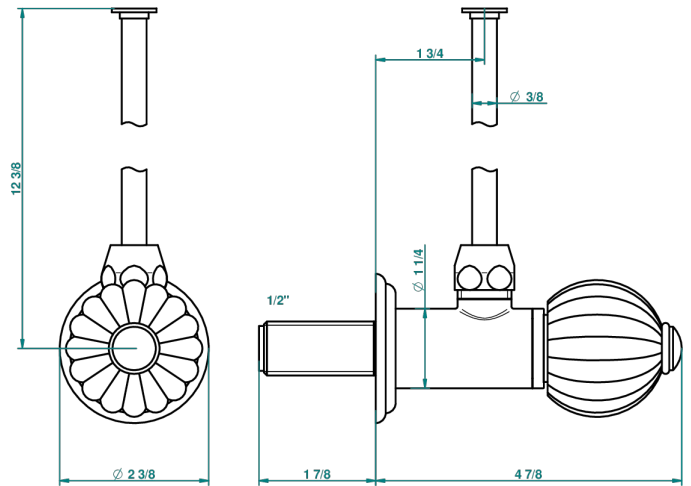

MANDARINE CLEAR CRYSTAL

U1D-181/S

1/2" stylised adjustable stop cock with 30 cm tube

THG[®]
PARIS

34710

16/07/2009

CHARACTERISTIC

- Mandarin Clear crystal
- 1/2" stylised adjustable stop cock with 30 cm tube