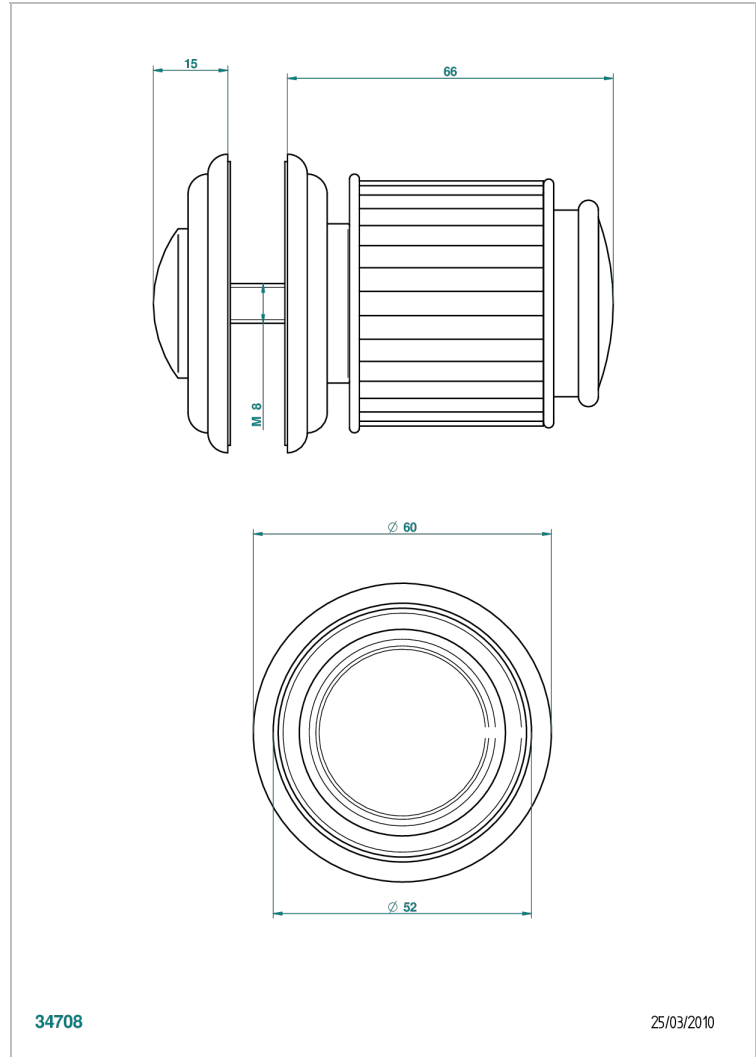

## CHARACTERISTIC

- Jaipur Black Onyx
- Large knob