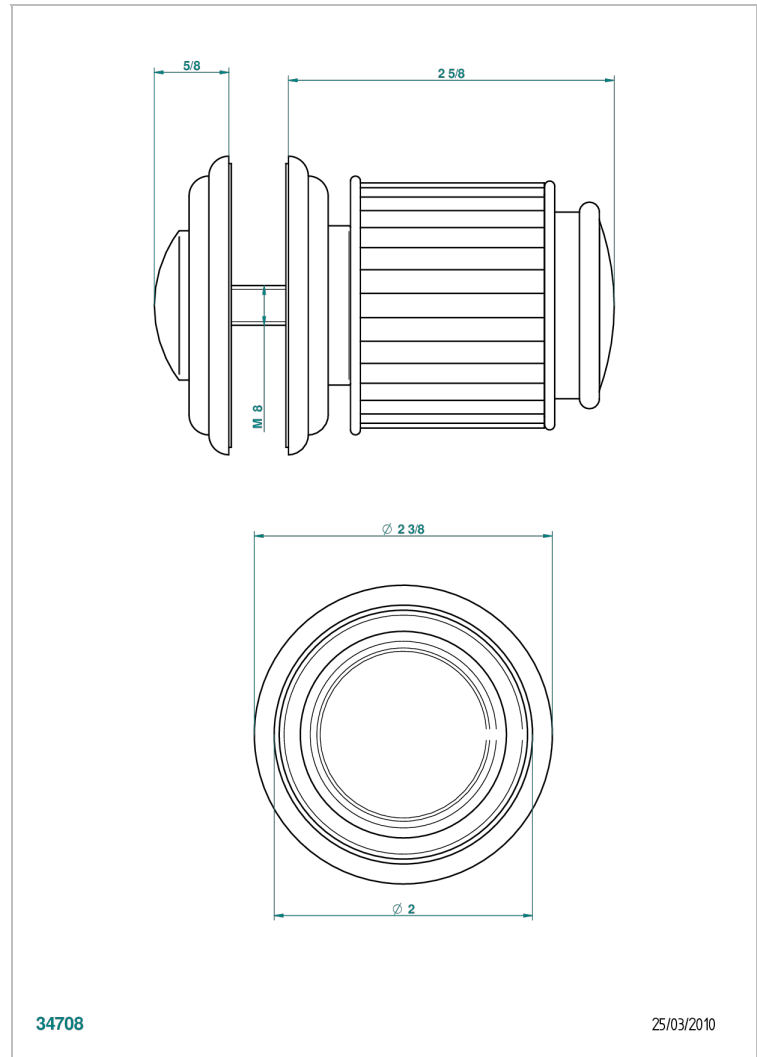

JAIPUR BLACK ONYX

A9C-639V

Large knob

THG[®]
PARIS

CHARACTERISTIC

- Jaipur Black Onyx
- Large knob

AVAILABLE FINITIONS

Black ceram - D30
Blush PVD - H62
Brass color PVD - H49
Brown bronze color PVD - F33
Chrome polished - A02
Chrome polished / gold polished - G02