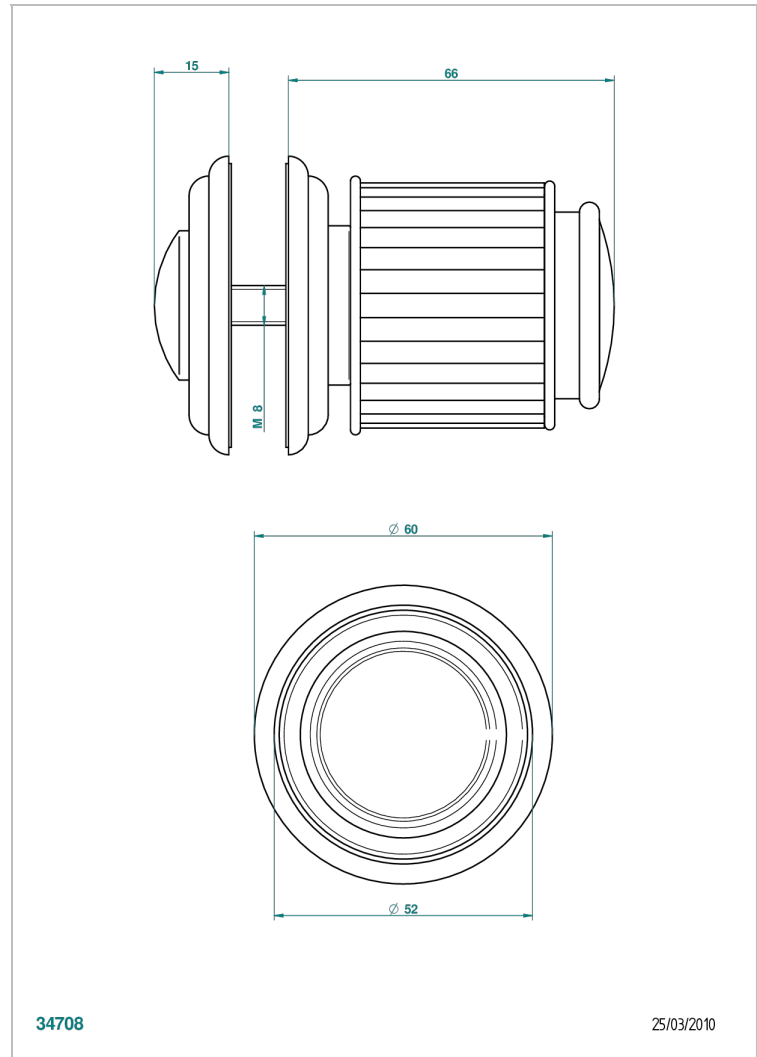

## CHARACTERISTIC

- Jaipur Black Onyx
- Large door knob