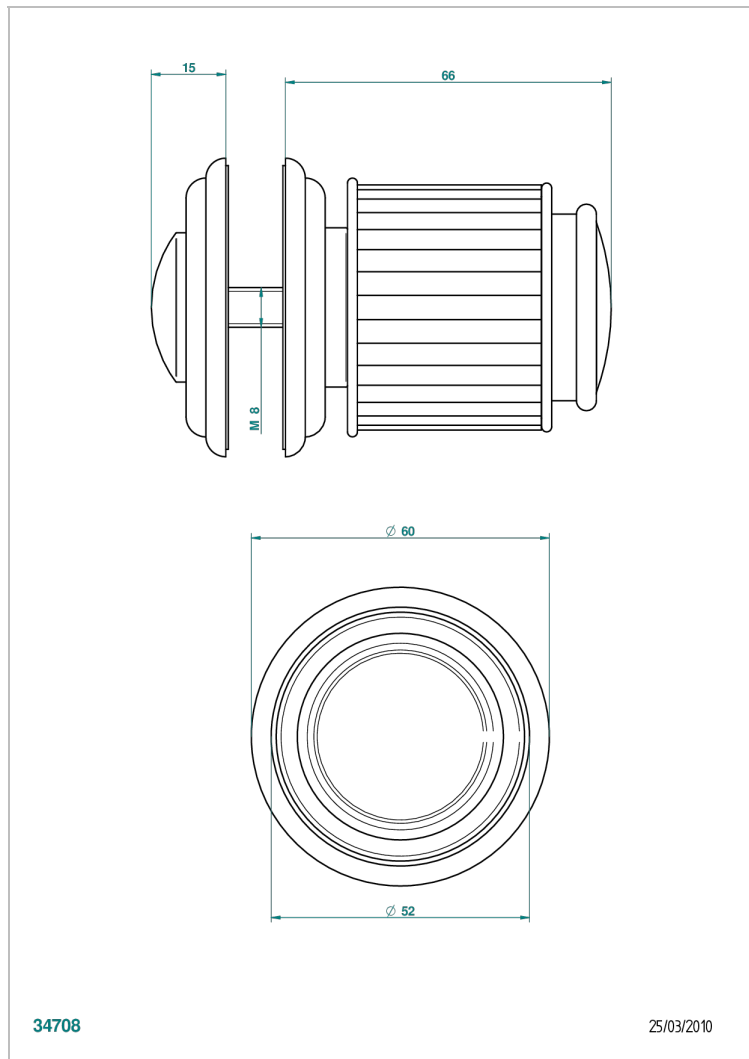

JAIPUR BLACK ONYX

A9C-639V

Large door knob

THG®
PARIS

CHARACTERISTIC

- Jaipur Black Onyx
- Large door knob

AVAILABLE FINITIONS

Antique nickel - H28
Black ceram - D30
Blush PVD - H62
Brass color PVD - H49
Brown bronze color PVD - F33
Gold color PVD - H52

Graphite PVD - H64
Lacquered light bronze - D01
Matt Umber PVD - H67
Matt blush PVD - H60
Matt brass color PVD - H50
Matt brown bronze color PVD - F34

Matt chrome - C02
Matt gold - F07
Matt gold color PVD - H53
Matt graphite PVD - H65
Matt nickel (color finish) - C01
Matt nickel color PVD - H56

Nickel color PVD - H55
Polished chrome (color finish) - A02
Polished chrome / Polished gold (color finish) - G02
Polished gold (color finish) - F01
Polished nickel - B01
Soft gold - F30

Soft matt gold - F31
Umber PVD - H66
Varnished matt antique red copper (color finish) - H07