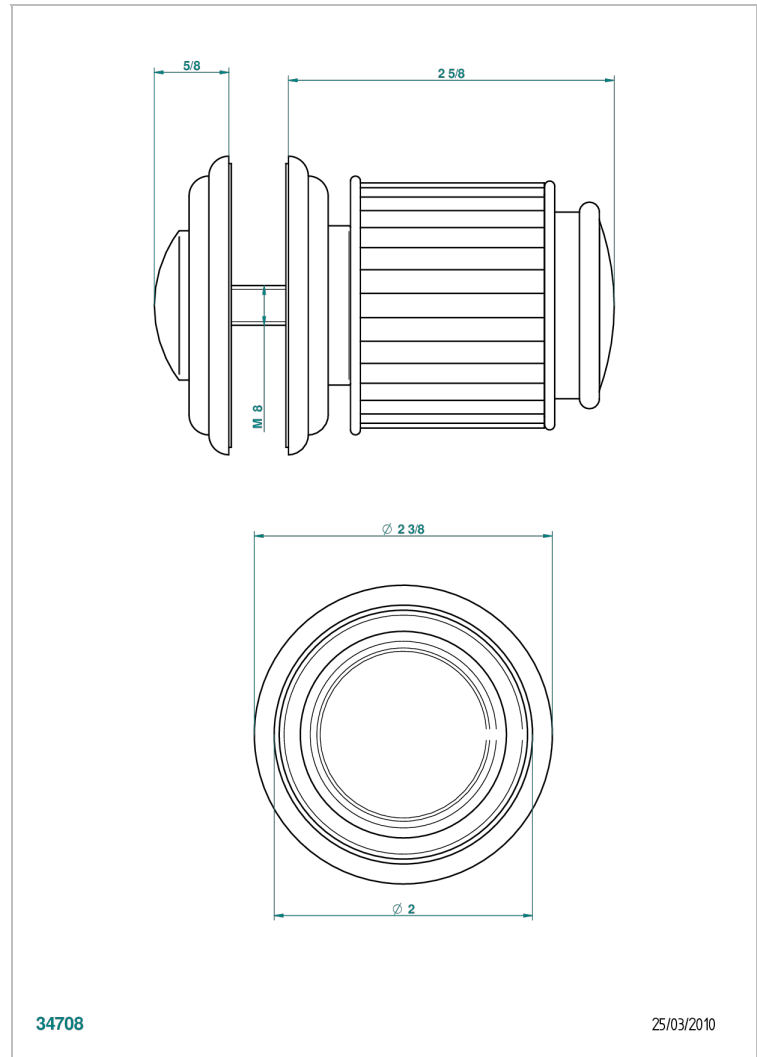

JAIPUR BLACK ONYX

A9C-639V

Large door knob

CHARACTERISTIC

- Jaipur Black Onyx
- Large door knob

AVAILABLE FINITIONS

Antique nickel - H28
Black ceram - D30
Blush PVD - H62
Brass color PVD - H49
Brown bronze color PVD - F33
Gold color PVD - H52