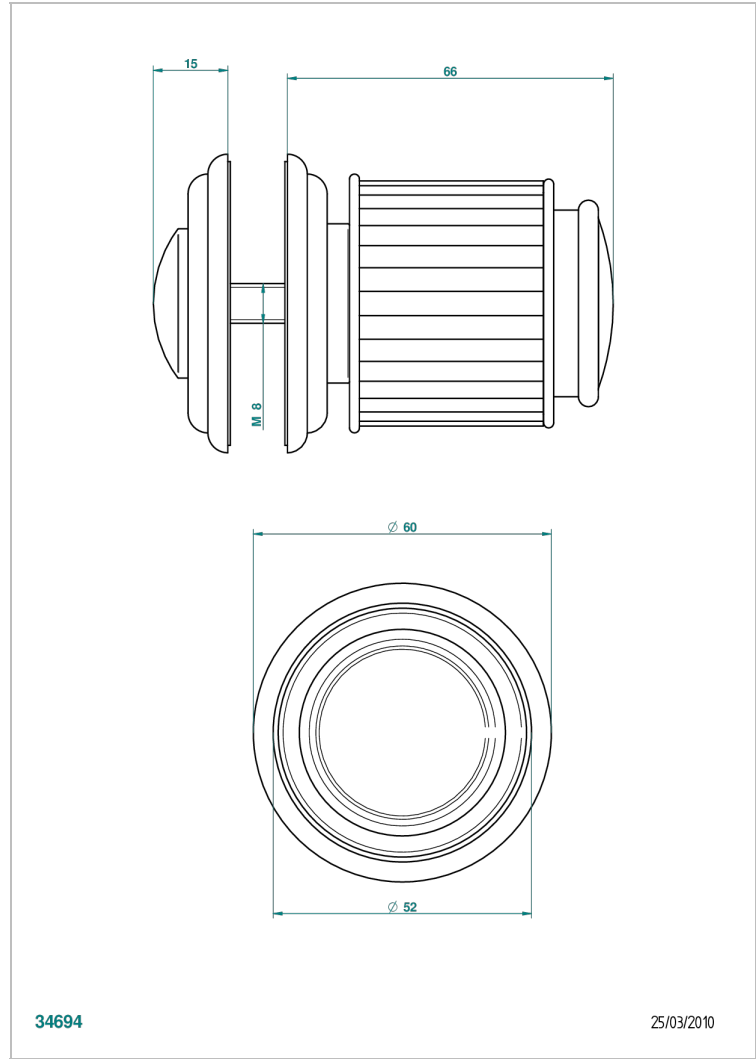

JAIPUR SATIN CRYSTAL

A9B-639V

Large door knob

THG[®]
PARIS

CHARACTERISTIC

- Jaipur Satin crystal
- Large door knob

AVAILABLE FINITIONS

Antique nickel - H28
Black ceram - D30
Blush PVD - H62
Brass color PVD - H49
Brown bronze color PVD - F33
Gold color PVD - H52

Nickel color PVD - H55
Polished chrome (color finish) - A02
Polished chrome / Polished gold (color finish) - G02
Polished gold (color finish) - F01
Polished nickel - B01
Soft gold - F30

Soft matt gold - F31
Umber PVD - H66
Varnished matt antique red copper (color finish) - H07