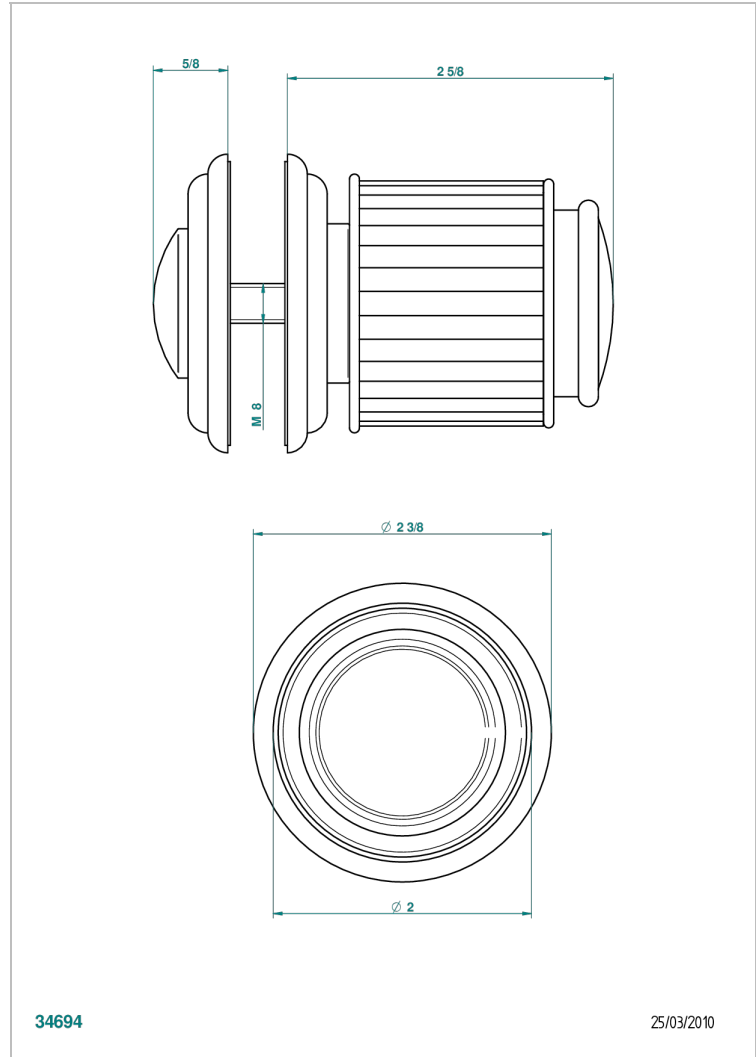

JAIPUR SATIN CRYSTAL

A9B-639V

Large door knob

CHARACTERISTIC

- Jaipur Satin crystal
- Large door knob

AVAILABLE FINITIONS

Antique nickel - H28
Black ceram - D30
Blush PVD - H62
Brass color PVD - H49
Brown bronze color PVD - F33
Gold color PVD - H52