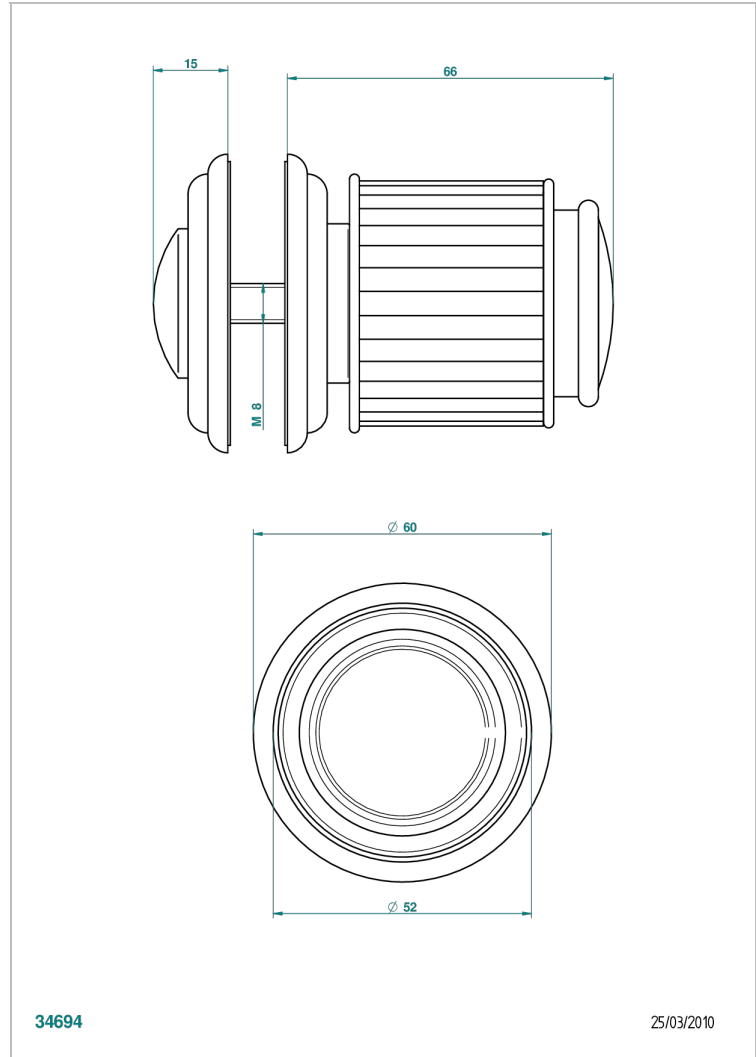

JAIPUR SATIN CRYSTAL

A9B-639V

Large door knob

CHARACTERISTIC

- Jaipur Satin crystal
- Large door knob

AVAILABLE FINITIONS

Antique nickel - H28
Black ceram - D30
Blush PVD - H62
Brass color PVD - H49
Brown bronze color PVD - F33
Gold color PVD - H52

Nickel color PVD - H55
Polished chrome (color finish) - A02
Polished chrome / Polished gold (color finish) - G02
Polished gold (color finish) - F01
Polished nickel - B01
Soft gold - F30

Soft matt gold - F31
Umber PVD - H66
Varnished matt antique red copper (color finish) - H07