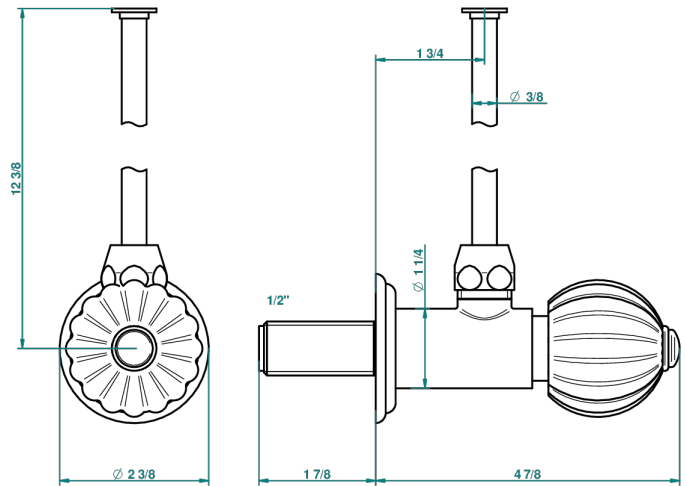

MANDARINE METAL

U1A-181/S

1/2" stylised adjustable stop cock with 30 cm tube

34692

09/07/2009

CHARACTERISTIC

- Mandarin Metal
- 1/2" stylised adjustable stop cock with 30 cm tube

AVAILABLE FINITIONS