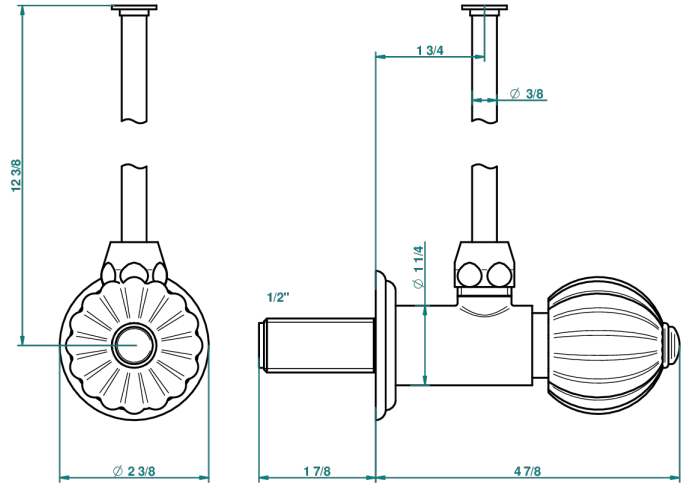

MANDARINE METAL

U1A-181/S

1/2" stylised adjustable stop cock with 30 cm tube

34692

09/07/2009

CHARACTERISTIC

- Mandarin Metal
- 1/2" stylised adjustable stop cock with 30 cm tube

AVAILABLE FINITIONS