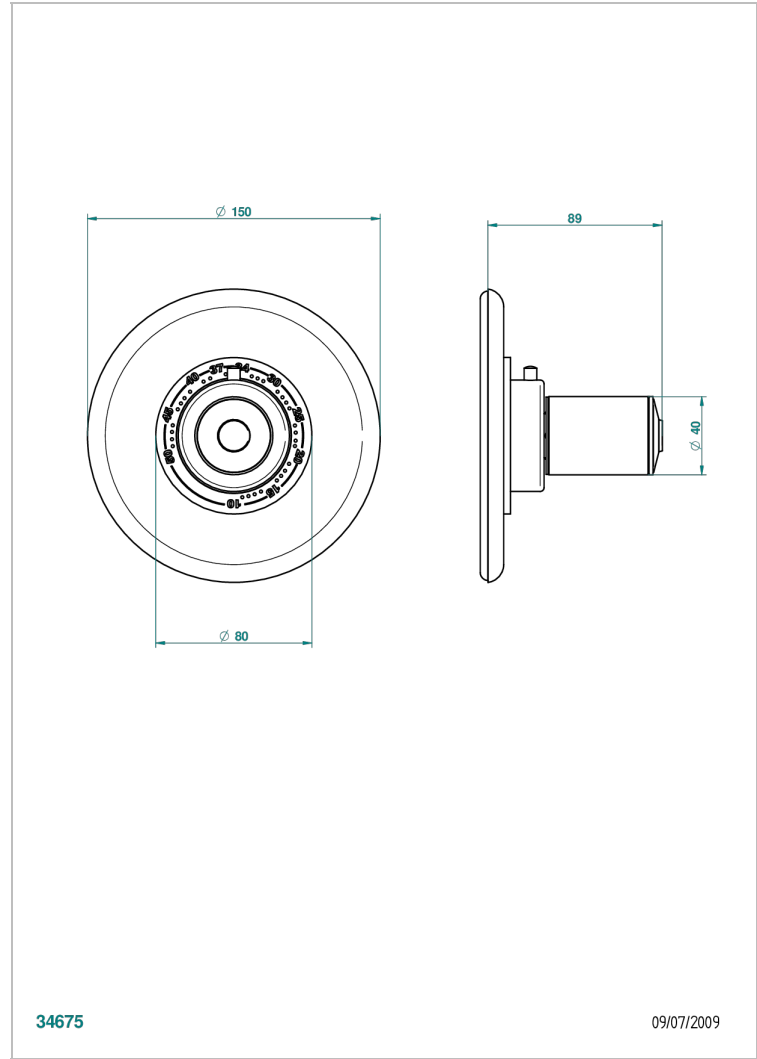

FAUBOURG BLACK PORCELAIN

G2L-15EN16EM

Trim plate and handle for eurotherm valve 8200/us & 8300/us

THG[®]
PARIS

CHARACTERISTIC

- Faubourg Black Porcelain
- Trim plate and handle for eurotherm valve 8200/us & 8300/us