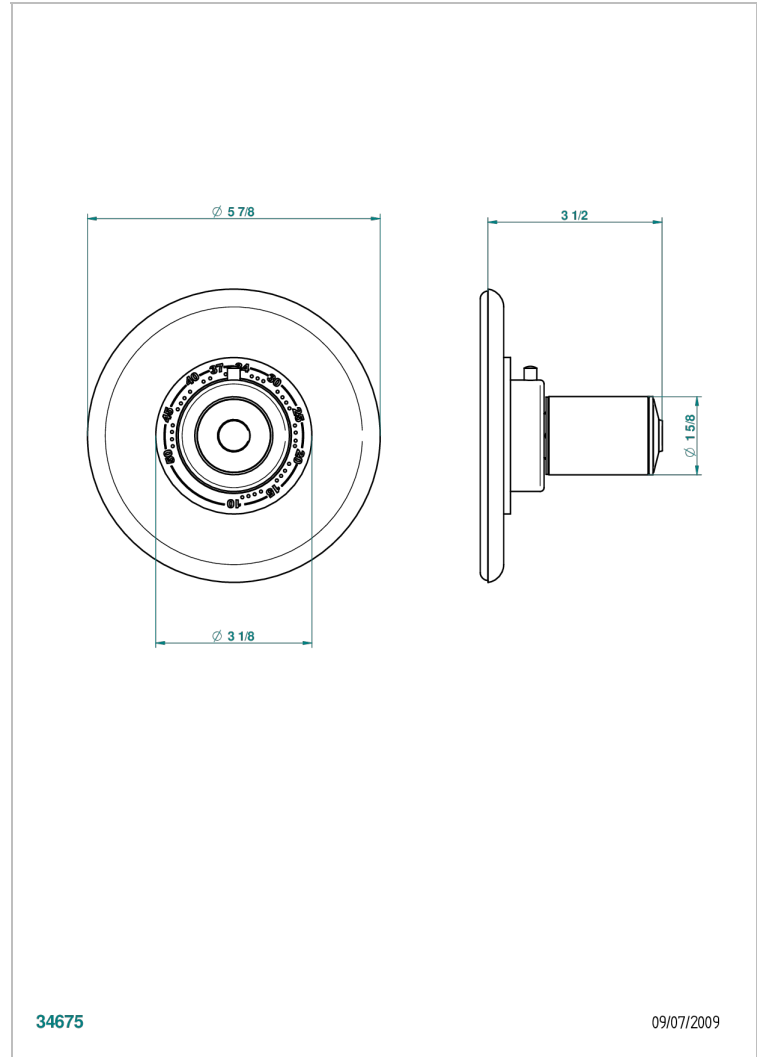

FAUBOURG BLACK PORCELAIN

G2L-15EN16EM

Trim plate and handle for eurotherm valve 8200/us & 8300/us

THG[®]
PARIS

CHARACTERISTIC

- Faubourg Black Porcelain
- Trim plate and handle for eurotherm valve 8200/us & 8300/us