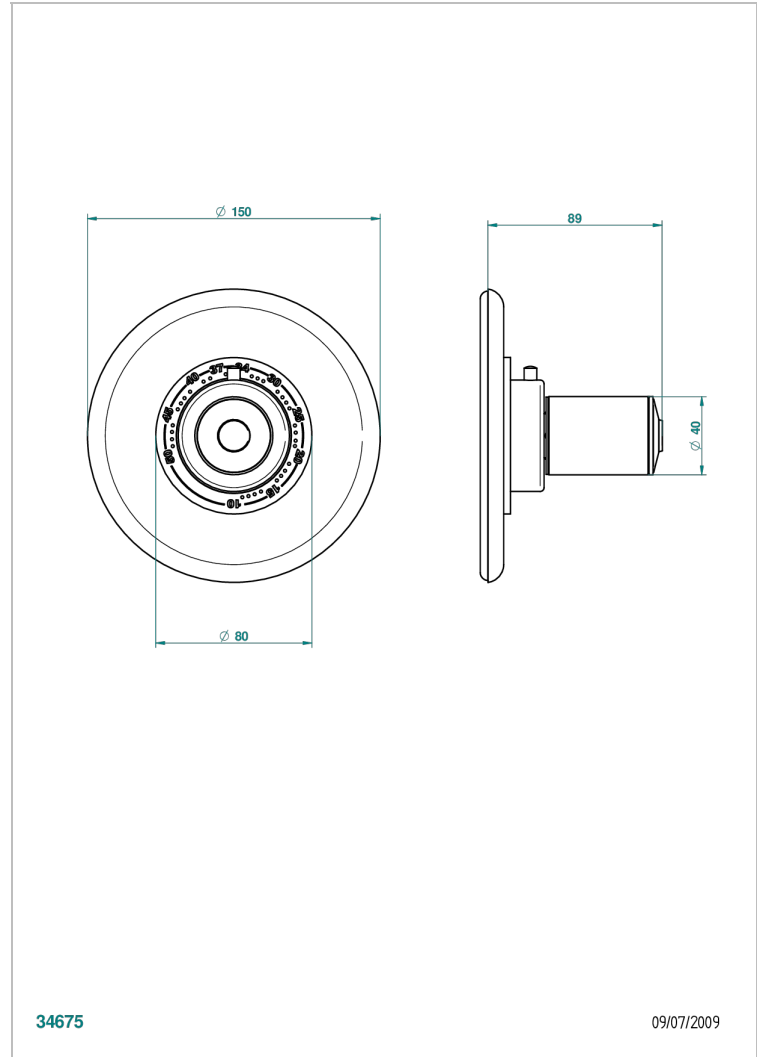

# FAUBOURG BLACK PORCELAIN

G2L-15EN16EM

Trim for Eurotherm thermostat n° 8105N, 8200N, 8300

THG<sup>®</sup>  
PARIS

## CHARACTERISTIC

- Faubourg Black Porcelain
- Trim for Eurotherm thermostat n° 8105N, 8200N, 8300

## RELATED SKU'S

- Ref. G00-8105N 1/2" Eurotherm thermostat, 40 l/min with wax cartridge
- Ref. G00-8200N 3/4" Eurotherm thermostat, 80 l/min