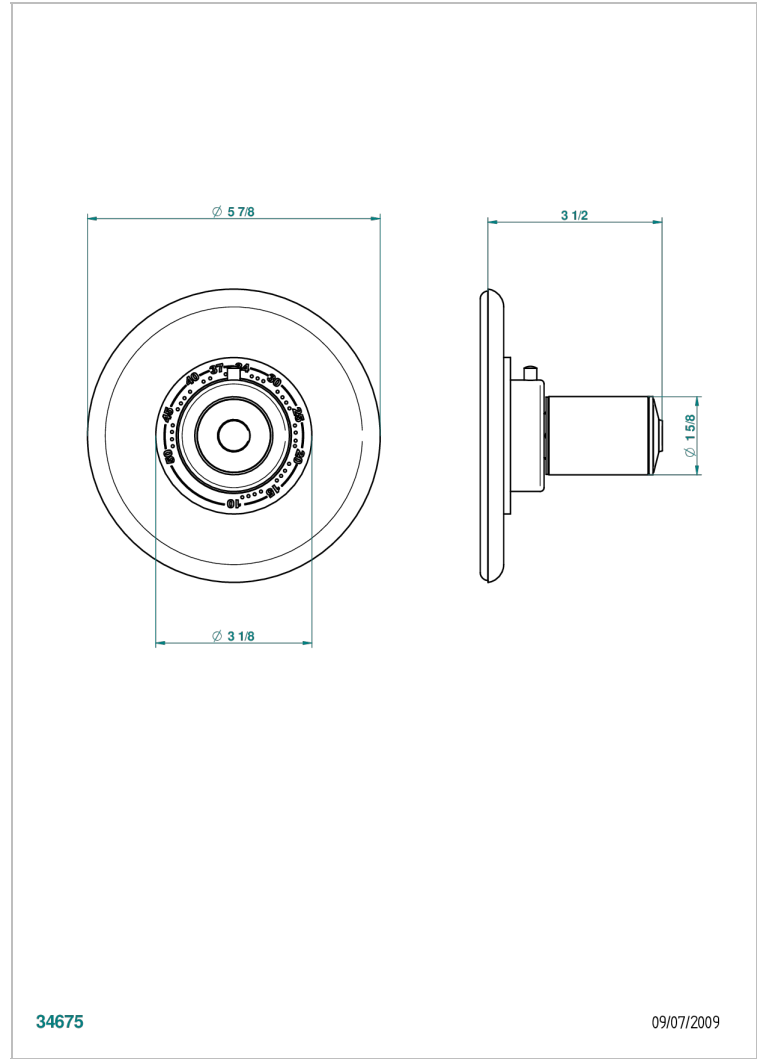

FAUBOURG BLACK PORCELAIN

G2L-15EN16EM

Trim for Eurotherm thermostat n° 8105N, 8200N, 8300

THG[®]
PARIS

CHARACTERISTIC

- Faubourg Black Porcelain
- Trim for Eurotherm thermostat n° 8105N, 8200N, 8300

RELATED SKU'S

- Ref. G00-8105N 1/2" Eurotherm thermostat, 40 l/min with wax cartridge
- Ref. G00-8200N 3/4" Eurotherm thermostat, 80 l/min

AVAILABLE FINITIONS

Antique nickel - H28
Black ceram - D30
Blush PVD - H62
Brass color PVD - H49
Brown bronze color PVD - F33
Gold color PVD - H52