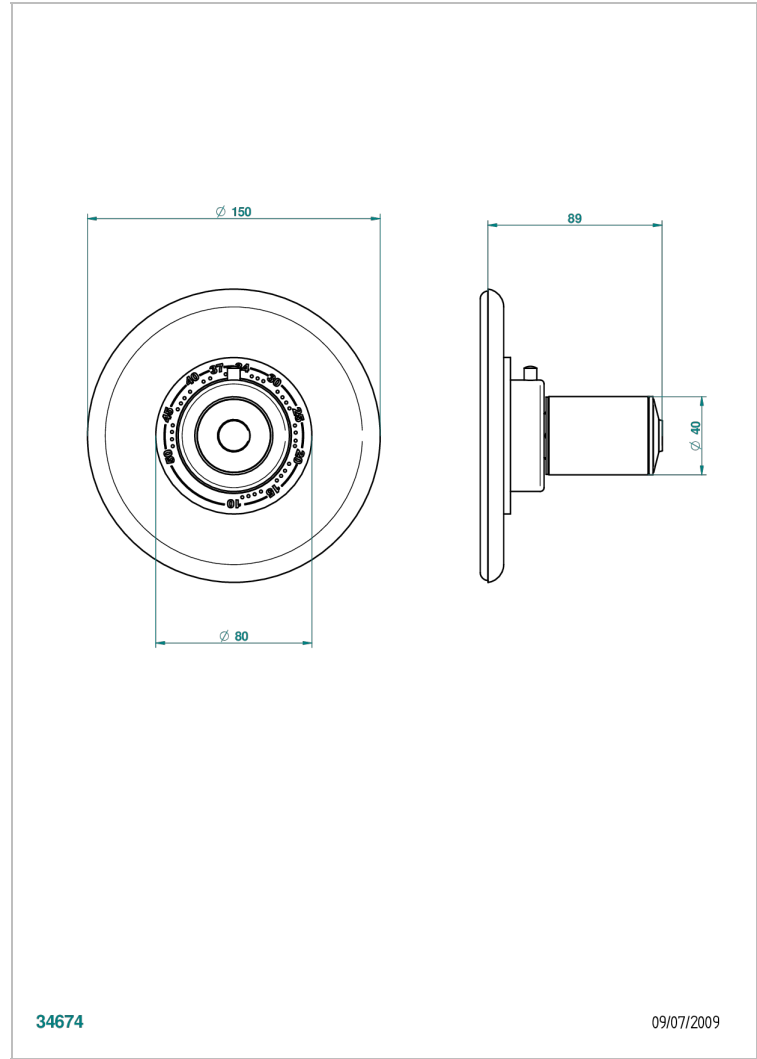

FAUBOURG WHITE PORCELAIN

G2K-15EN16EM

Trim plate and handle for eurotherm valve 8200/us & 8300/us

THG[®]
PARIS

CHARACTERISTIC

- Faubourg White Porcelain
- Trim plate and handle for eurotherm valve 8200/us & 8300/us