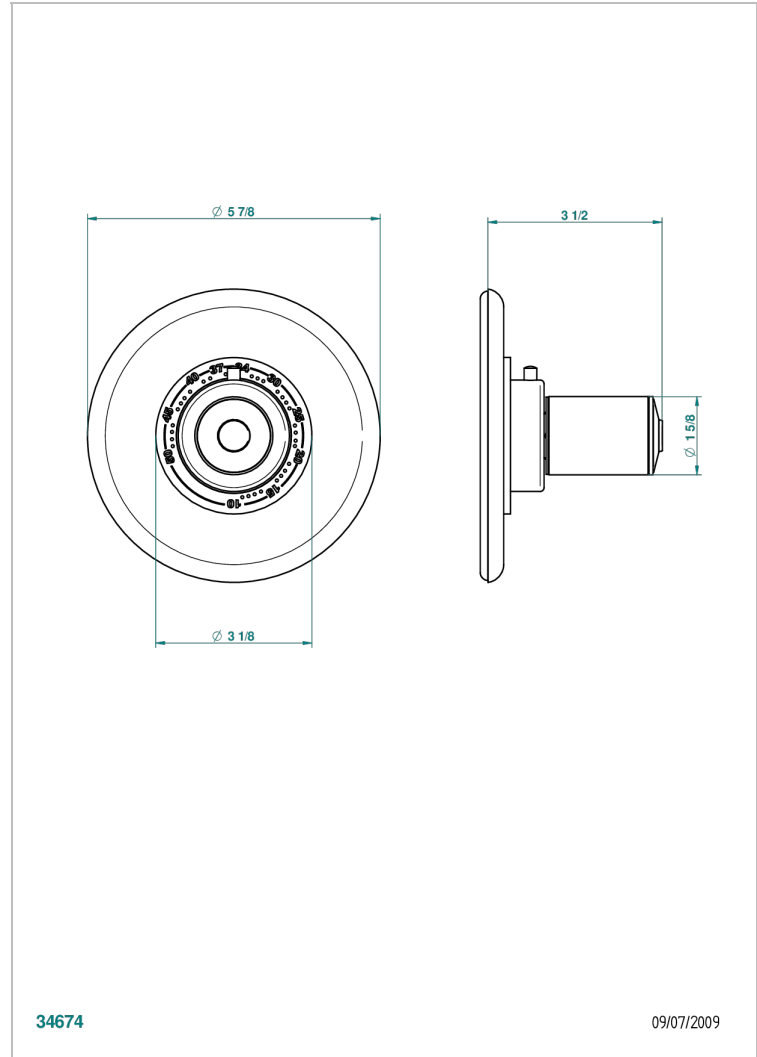

FAUBOURG WHITE PORCELAIN

G2K-15EN16EM

Trim plate and handle for eurotherm valve 8200/us & 8300/us

CHARACTERISTIC

- Faubourg White Porcelain
- Trim plate and handle for eurotherm valve 8200/us & 8300/us

AVAILABLE FINITIONS