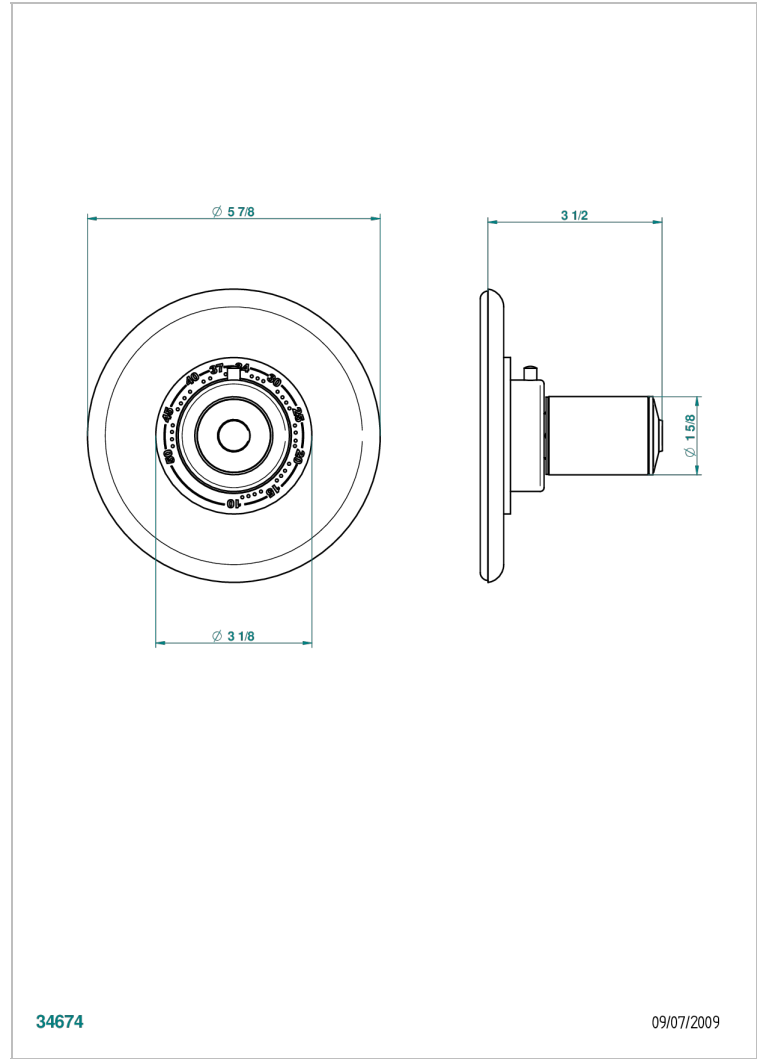

FAUBOURG WHITE PORCELAIN

G2K-15EN16EM

Trim for Eurotherm thermostat n° 8105N, 8200N, 8300

THG[®]
PARIS

CHARACTERISTIC

- Faubourg White Porcelain
- Trim for Eurotherm thermostat n° 8105N, 8200N, 8300

RELATED SKU'S

- Ref. G00-8105N 1/2" Eurotherm thermostat, 40 l/min with wax cartridge
- Ref. G00-8200N 3/4" Eurotherm thermostat, 80 l/min

AVAILABLE FINITIONS

Antique nickel - H28
Black ceram - D30
Blush PVD - H62
Brass color PVD - H49
Brown bronze color PVD - F33
Gold color PVD - H52