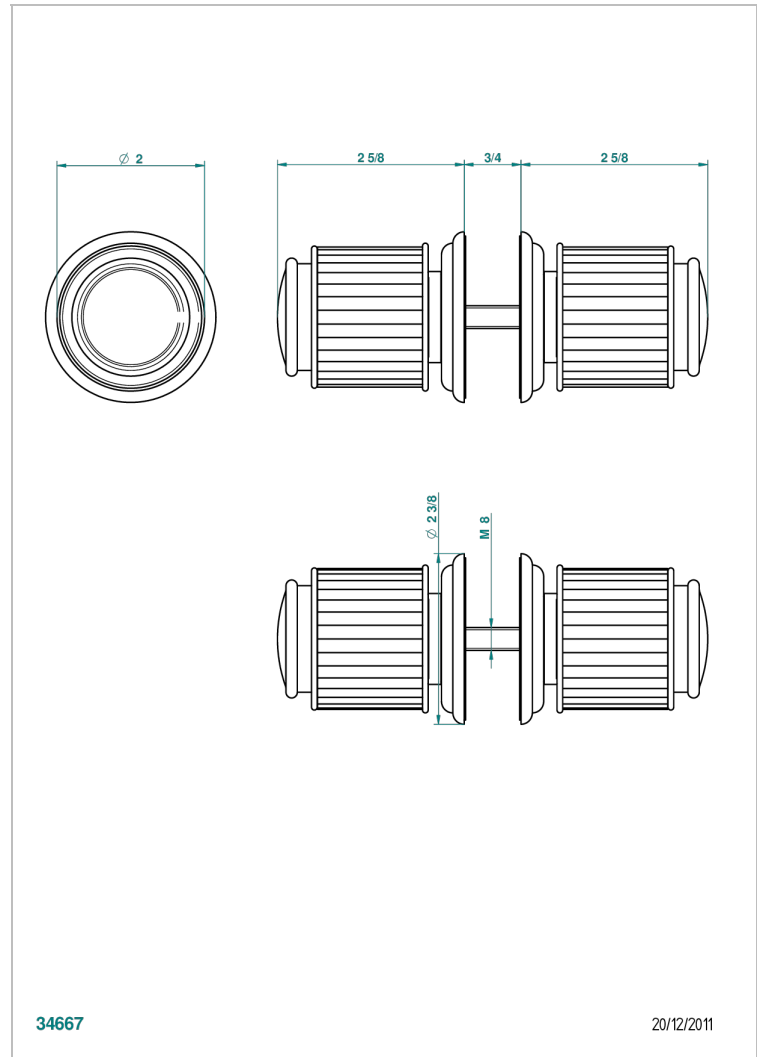

JAIPUR BLACK ONYX

A9C-638V

Pair of large door knobs

THG®
PARIS

CHARACTERISTIC

- Jaipur Black Onyx
- Pair of large door knobs

AVAILABLE FINITIONS

Antique nickel - H28
Black ceram - D30
Blush PVD - H62
Brass color PVD - H49
Brown bronze color PVD - F33
Gold color PVD - H52

Graphite PVD - H64
Lacquered light bronze - D01
Matt Umber PVD - H67
Matt blush PVD - H60
Matt brass color PVD - H50
Matt brown bronze color PVD - F34

Matt chrome - C02
Matt gold - F07
Matt gold color PVD - H53
Matt graphite PVD - H65
Matt nickel (color finish) - C01
Matt nickel color PVD - H56

Nickel color PVD - H55
Polished chrome (color finish) - A02
Polished chrome / Polished gold (color finish) - G02
Polished gold (color finish) - F01
Polished nickel - B01
Soft gold - F30

Soft matt gold - F31
Umber PVD - H66
Varnished matt antique red copper (color finish) - H07