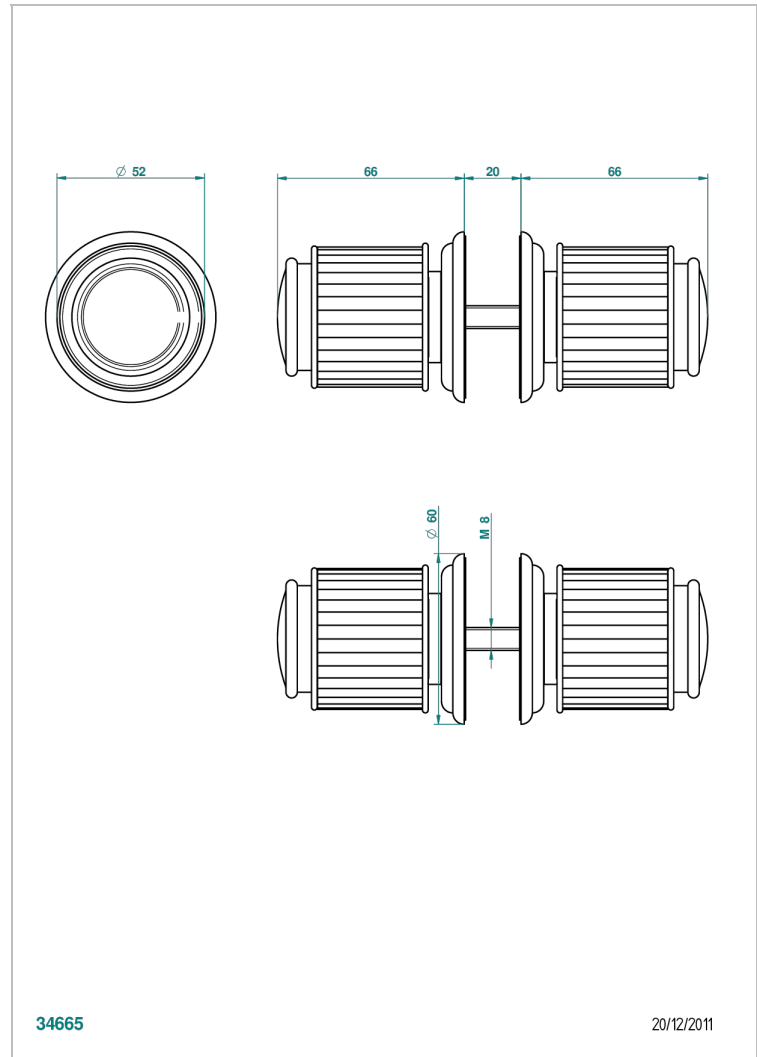

## CHARACTERISTIC

- Jaipur Satin crystal
- Pair of large door knobs