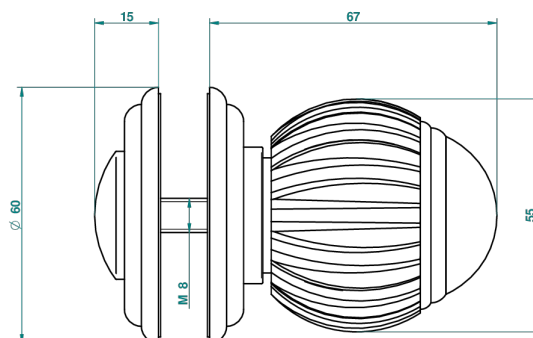

VOGUE LAPIS LAZULI

A8S-639V

Large knob

THG[®]
PARIS

34657

23/03/2010

CHARACTERISTIC

- Vogue Lapis Lazuli
- Large knob