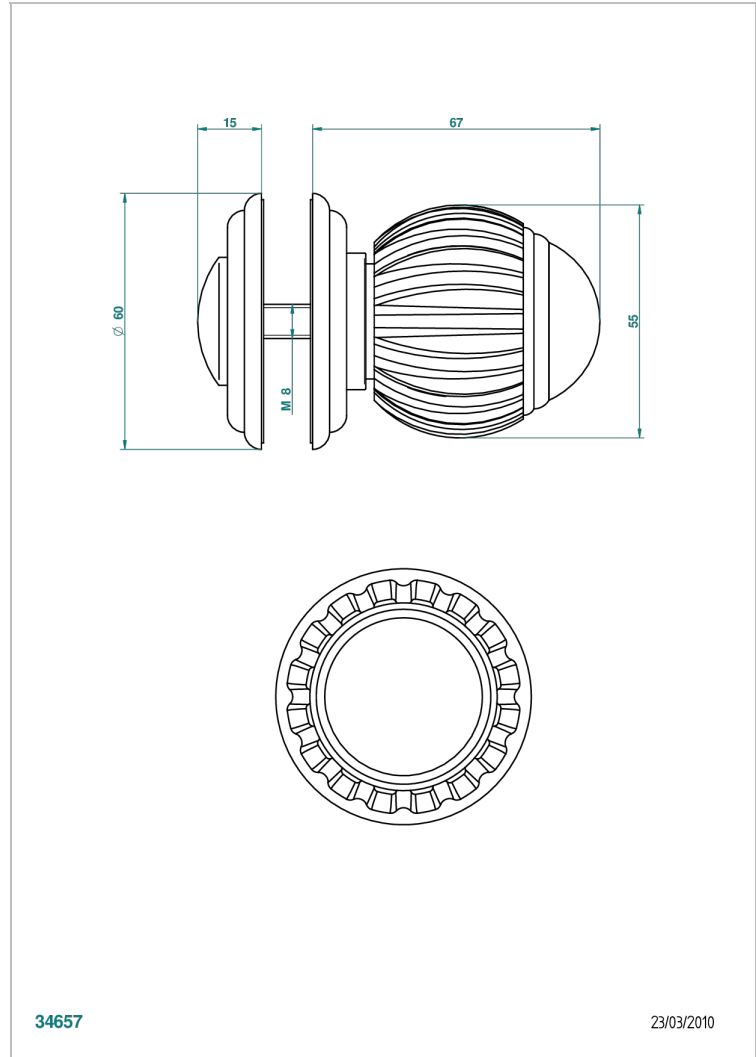

# VOGUE LAPIS LAZULI

A8S-639V

Large door knob

THG<sup>®</sup>  
PARIS

34657

23/03/2010

## CHARACTERISTIC

- Vogue Lapis Lazuli
- Large door knob

## AVAILABLE FINITIONS

Antique nickel - H28  
Black ceram - D30  
Blush PVD - H62  
Brass color PVD - H49  
Brown bronze color PVD - F33  
Gold color PVD - H52

Graphite PVD - H64  
Lacquered light bronze - D01  
Matt Umber PVD - H67  
Matt blush PVD - H60  
Matt brass color PVD - H50  
Matt brown bronze color PVD - F34