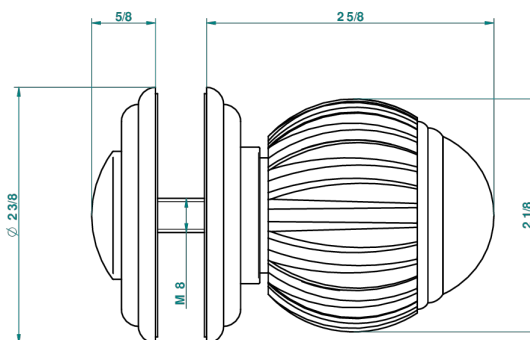

VOGUE LAPIS LAZULI

A8S-639V

Large door knob

THG®
PARIS

34657

23/03/2010

CHARACTERISTIC

- Vogue Lapis Lazuli
- Large door knob

AVAILABLE FINITIONS

Antique nickel - H28
Black ceram - D30
Blush PVD - H62
Brass color PVD - H49
Brown bronze color PVD - F33
Gold color PVD - H52

Graphite PVD - H64
Lacquered light bronze - D01
Matt Umber PVD - H67
Matt blush PVD - H60
Matt brass color PVD - H50
Matt brown bronze color PVD - F34

Matt chrome - C02
Matt gold - F07
Matt gold color PVD - H53
Matt graphite PVD - H65
Matt nickel (color finish) - C01
Matt nickel color PVD - H56

Nickel color PVD - H55
Polished chrome (color finish) - A02
Polished chrome / Polished gold
(color finish) - G02
Polished gold (color finish) - F01
Polished nickel - B01
Soft gold - F30

Soft matt gold - F31
Umber PVD - H66
Varnished matt antique red copper
(color finish) - H07