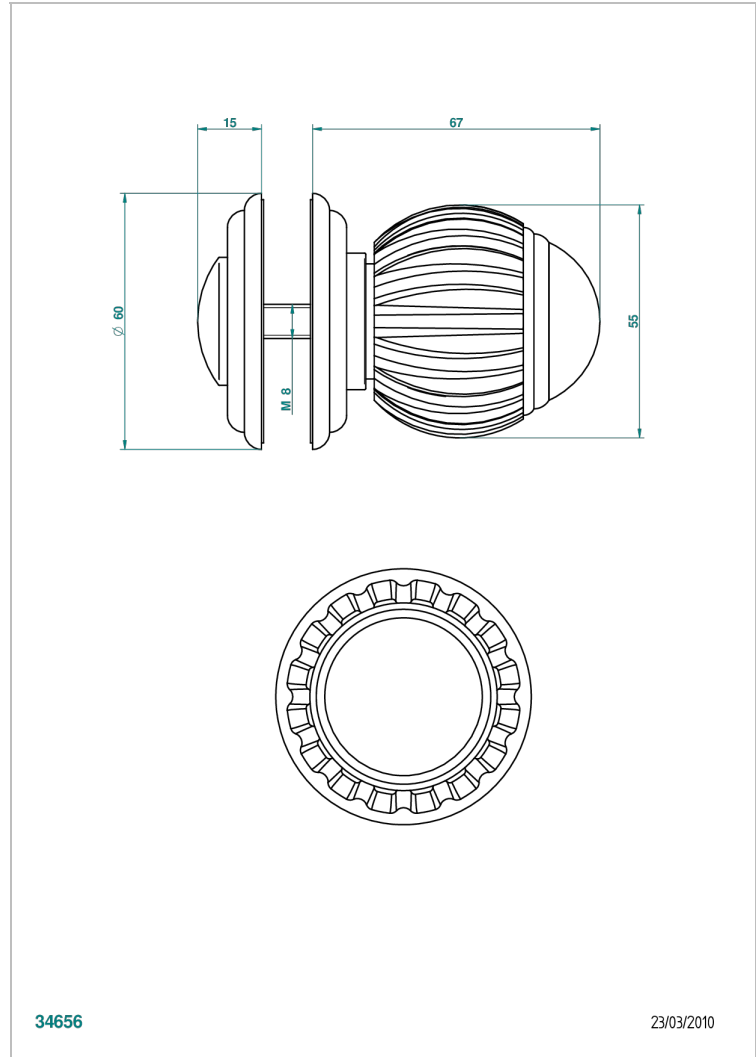

VOGUE TIGER EYE

A8R-639V

Large door knob

THG[®]
PARIS

CHARACTERISTIC

- Vogue Tiger Eye
- Large door knob

AVAILABLE FINITIONS

Antique nickel - H28
Black ceram - D30
Blush PVD - H62
Brass color PVD - H49
Brown bronze color PVD - F33
Gold color PVD - H52

Nickel color PVD - H55
Polished chrome (color finish) - A02
Polished chrome / Polished gold (color finish) - G02
Polished gold (color finish) - F01
Polished nickel - B01
Soft gold - F30

Soft matt gold - F31
Umber PVD - H66
Varnished matt antique red copper (color finish) - H07