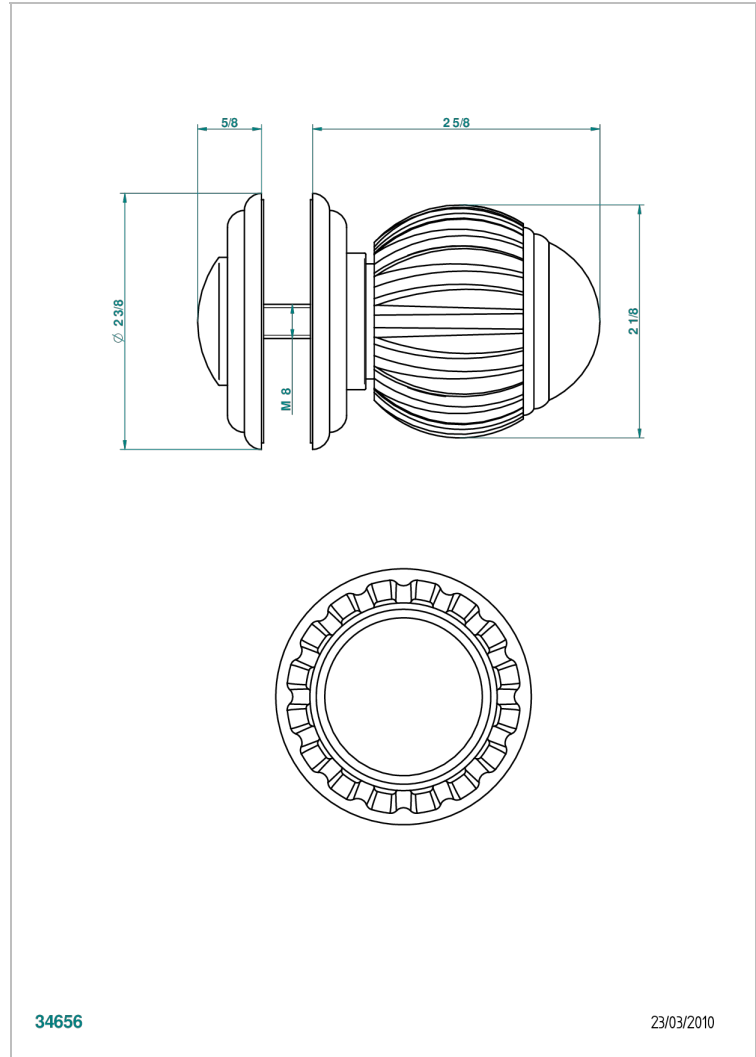

VOGUE TIGER EYE

A8R-639V

Large door knob

THG[®]
PARIS

34656

23/03/2010

CHARACTERISTIC

- Vogue Tiger Eye
- Large door knob

AVAILABLE FINITIONS

Antique nickel - H28
Black ceram - D30
Blush PVD - H62
Brass color PVD - H49
Brown bronze color PVD - F33
Gold color PVD - H52

Graphite PVD - H64
Lacquered light bronze - D01
Matt Umber PVD - H67
Matt blush PVD - H60
Matt brass color PVD - H50
Matt brown bronze color PVD - F34