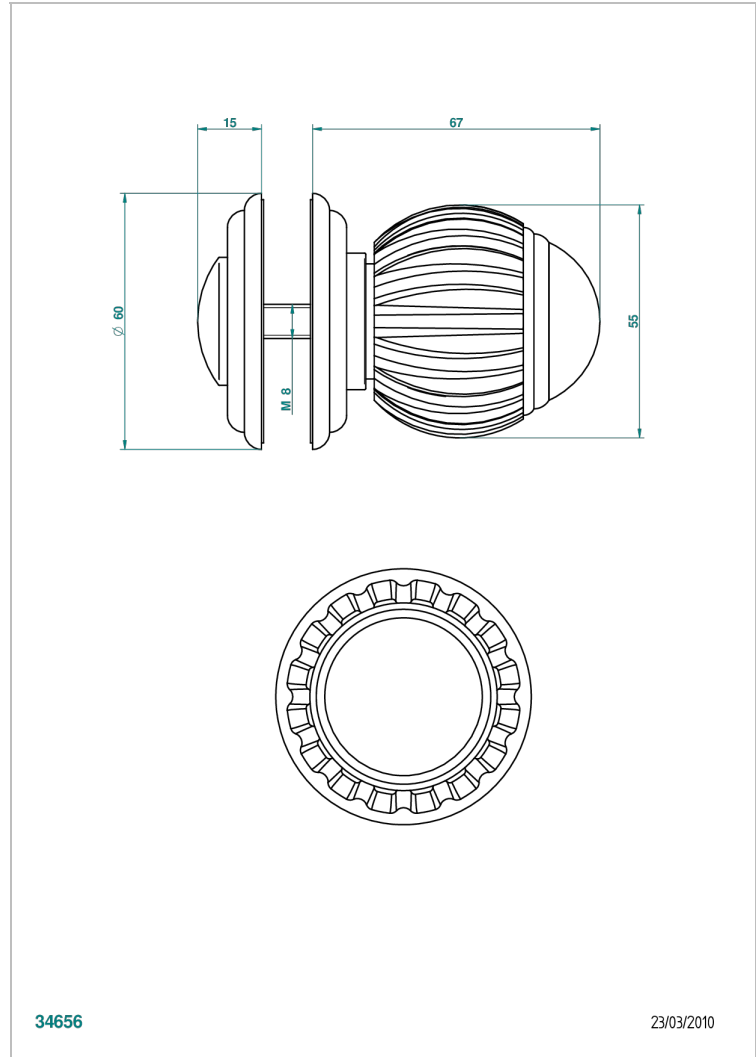

VOGUE TIGER EYE

A8R-639V

Large door knob

THG[®]
PARIS

34656

23/03/2010

CHARACTERISTIC

- Vogue Tiger Eye
- Large door knob

AVAILABLE FINITIONS

Antique nickel - H28
Black ceram - D30
Blush PVD - H62
Brass color PVD - H49
Brown bronze color PVD - F33
Gold color PVD - H52

Graphite PVD - H64
Lacquered light bronze - D01
Matt Umber PVD - H67
Matt blush PVD - H60
Matt brass color PVD - H50
Matt brown bronze color PVD - F34