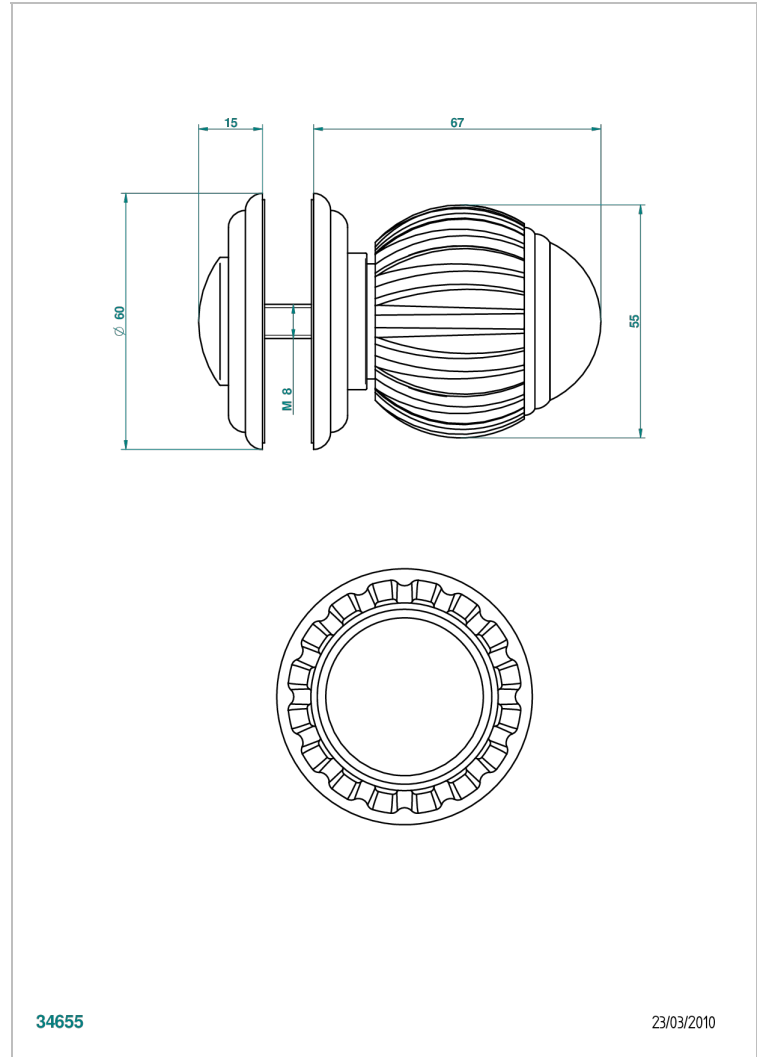

VOGUE BLACK ONYX

A8P-639V

Large knob

CHARACTERISTIC

- Vogue black onyx
- Large knob

AVAILABLE FINITIONS

Black ceram - D30
Blush PVD - H62
Brass color PVD - H49
Brown bronze color PVD - F33
Chrome polished - A02
Chrome polished / gold polished - G02

Copper antique matt, coated - H07
Gold color PVD - H52
Gold mat - F07
Gold polished - F01
Graphite PVD - H64
Light coated bronze - D01

Matt Umber PVD - H67
Matt blush PVD - H60
Matt brass color PVD - H50
Matt brown bronze color PVD - F34
Matt chrome (American satin) - C02
Matt gold color PVD - H53

Matt graphite PVD - H65
Matt nickel (American satin) - C01
Matt nickel color PVD - H56
Nickel antique / Sovereign - H28
Nickel color PVD - H55
Nickel polished - B01

Soft gold - F30
Soft matt gold - F31
Umber PVD - H66